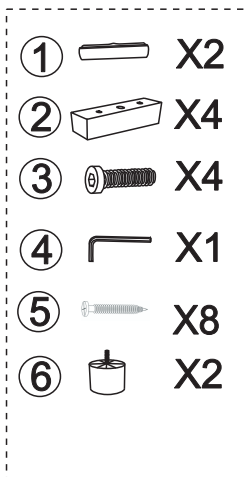

X1

Step1

Step2 Please pay attention to follow this step to assemble!

Step3

Step4

Step5

Step6

Step7

ASSEMBLY INSTRUCTION

ITEM NO.:2261

PARTS LIST

A	B	C	D	E	
X1	X1	X1	X1	X2	

HARDWARE LIST

1	2	3	4	5	6
X2	X4	M8X60 X4	M5 X1	M5X50 X8	X2

Step1

Step2 Please pay attention to follow this step to assemble!