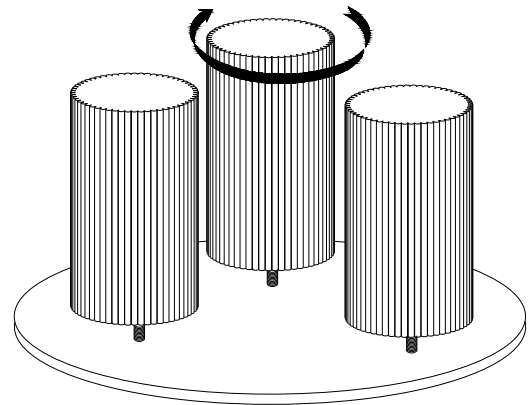

ASSEMBLY INSTRUCTIONS

Part List

ITEM CODE : 281-002

Label	Picture	Description	Qty.
1.		MARBLE TOP	1 Pcs.
2.		WOODEN LEGS	3 Pcs.

Step -1

Step -2

Rotate the leg
in clockwise
direction.

Step -3

COMPLETELY ASSEMBLED