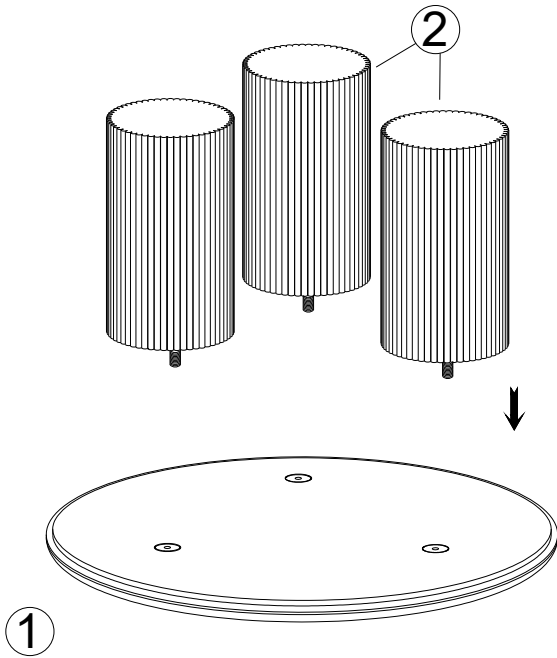

ASSEMBLY INSTRUCTIONS

Part List

ITEM CODE : 281-002

Label	Picture	Description	Qty.
1.		MARBLE TOP	1 Pcs.
2.		WOODEN LEGS	3 Pcs.

Step -1

Step -2

Rotate the leg
in clockwise
direction.

Step -3