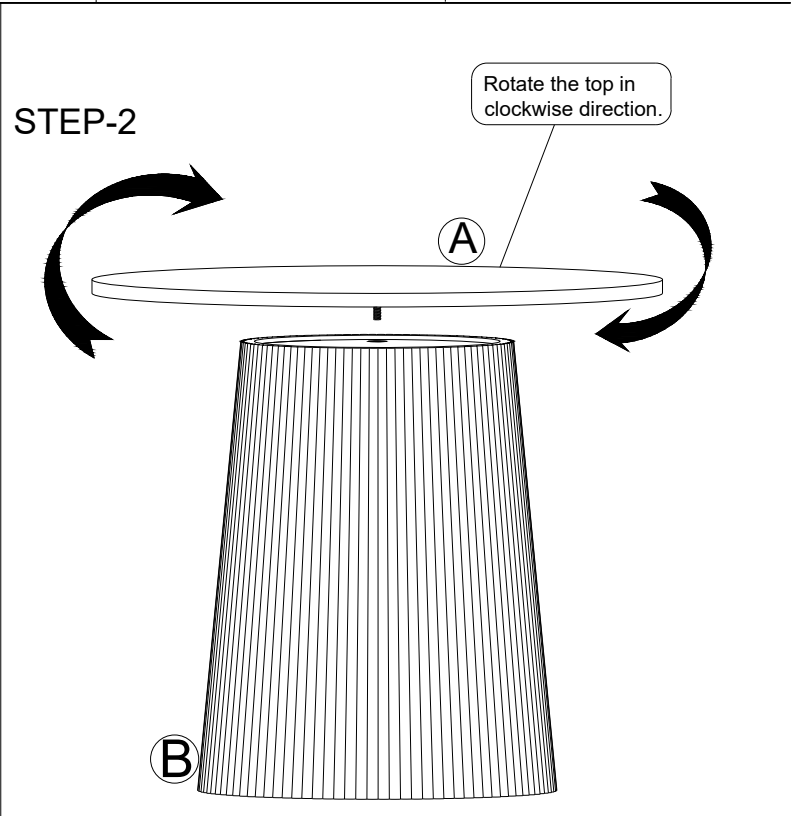

ASSEMBLY INSTRUCTIONS

Part List

ITEM CODE : 281-004

Label	Picture	Description	Qty.
A.		TOP	1 Pc
B.		LEG	1 Pc

COMPLETELY ASSEMBLED