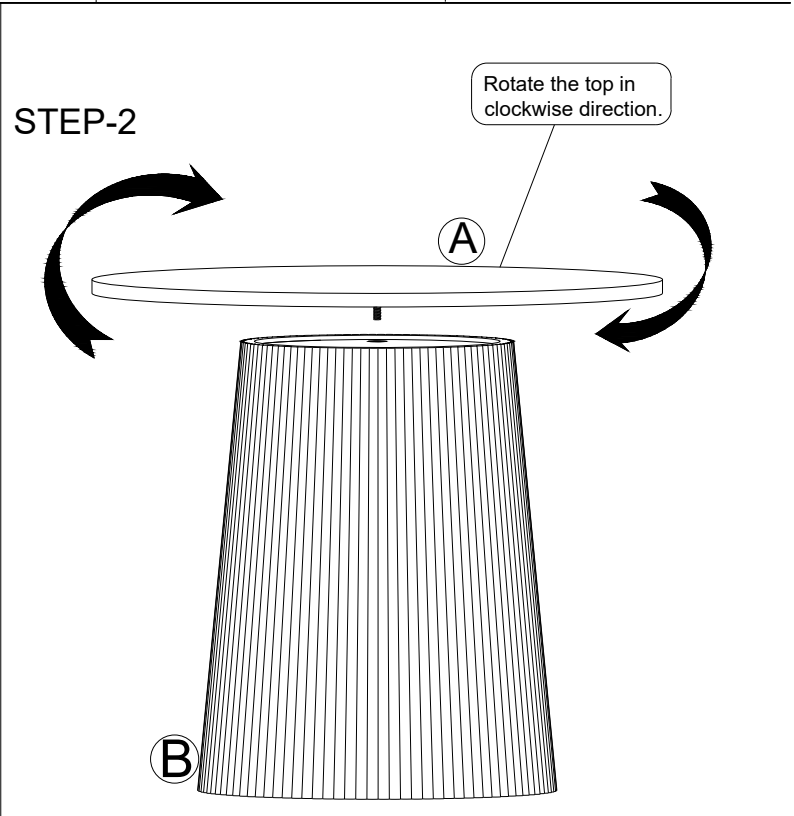

ASSEMBLY INSTRUCTIONS

Part List

ITEM CODE : 281-006

Label	Picture	Description	Qty.
A.		TOP	1 Pc
B.		LEG	1 Pc

COMPLETELY ASSEMBLED