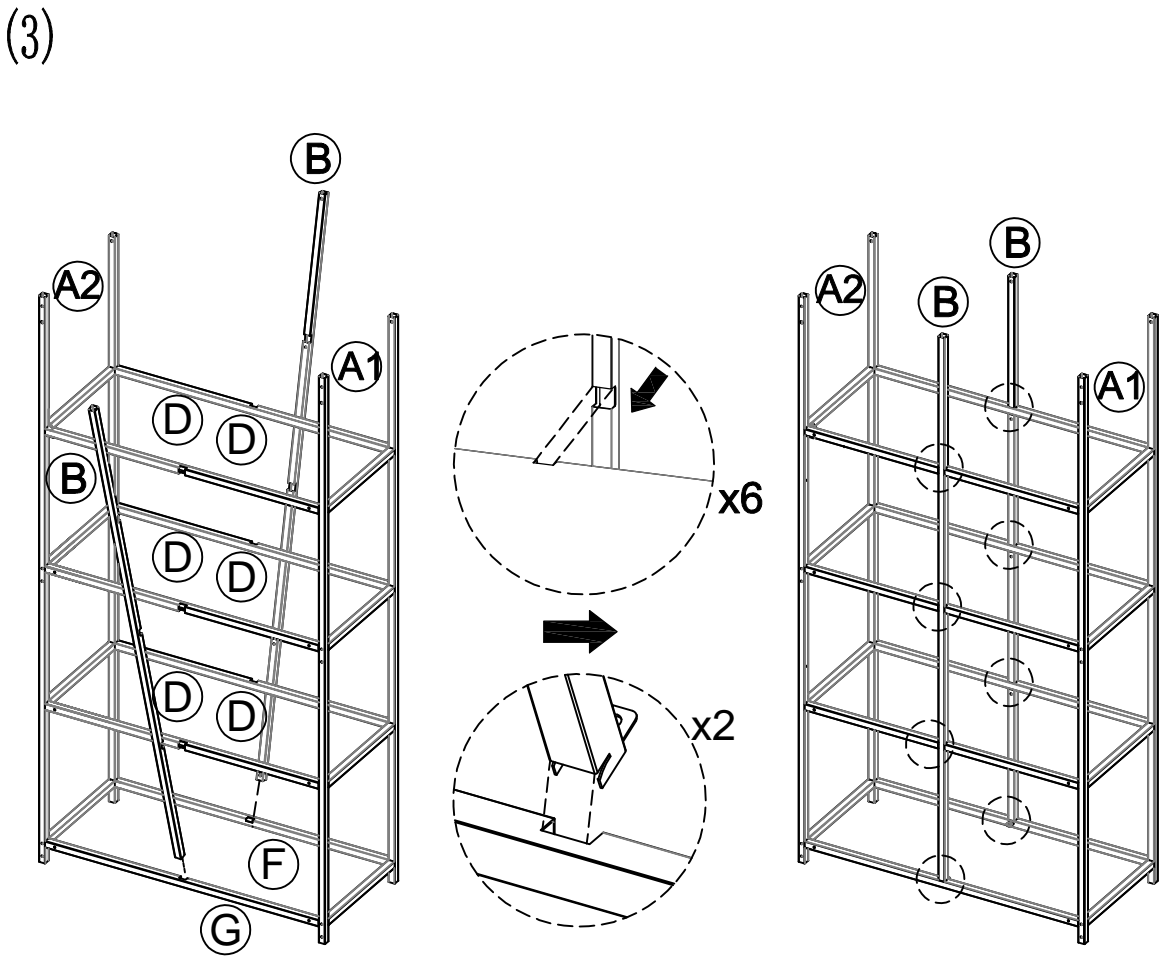

30'

2

Hardware	Ctn No.	1
----------	---------	---

No.	Size	Qty
A1	1830x350x20mm	1
A2	1830x350x20mm	1
B	1770x20x20mm	2
C	800x350x20mm	1
D	760x20x20mm	6
E	760x20x20mm	1
F	760x20x20mm	1
G	758x308x5mm	5

(1)

(4)

(5)

(6)

(7)

(8)

(9)

Gaps may appear between the top of the doors and the frame if the item is not on level ground; use the plastic foot cover to level.