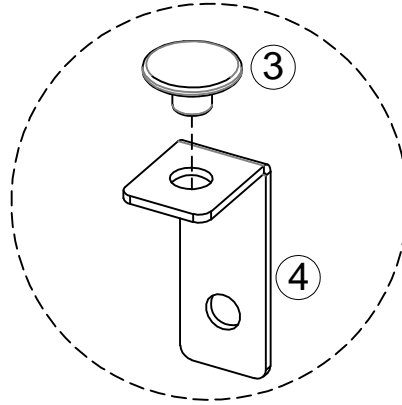

30'

2

Hardware	Ctn No.	1
----------	---------	---

No.	Size	Qty
A1	1830x350x20mm	1
A2	1830x350x20mm	1
B	1770x20x20mm	2
C	800x350x20mm	1
D	760x20x20mm	6
E	760x20x20mm	1
F	760x20x20mm	1
G	758x308x5mm	5

(1)

(4)

(5)

(6)

(7)

(8)

(9)

Gaps may appear between the top of the doors and the frame if the item is not on level ground; use the plastic foot cover to level.