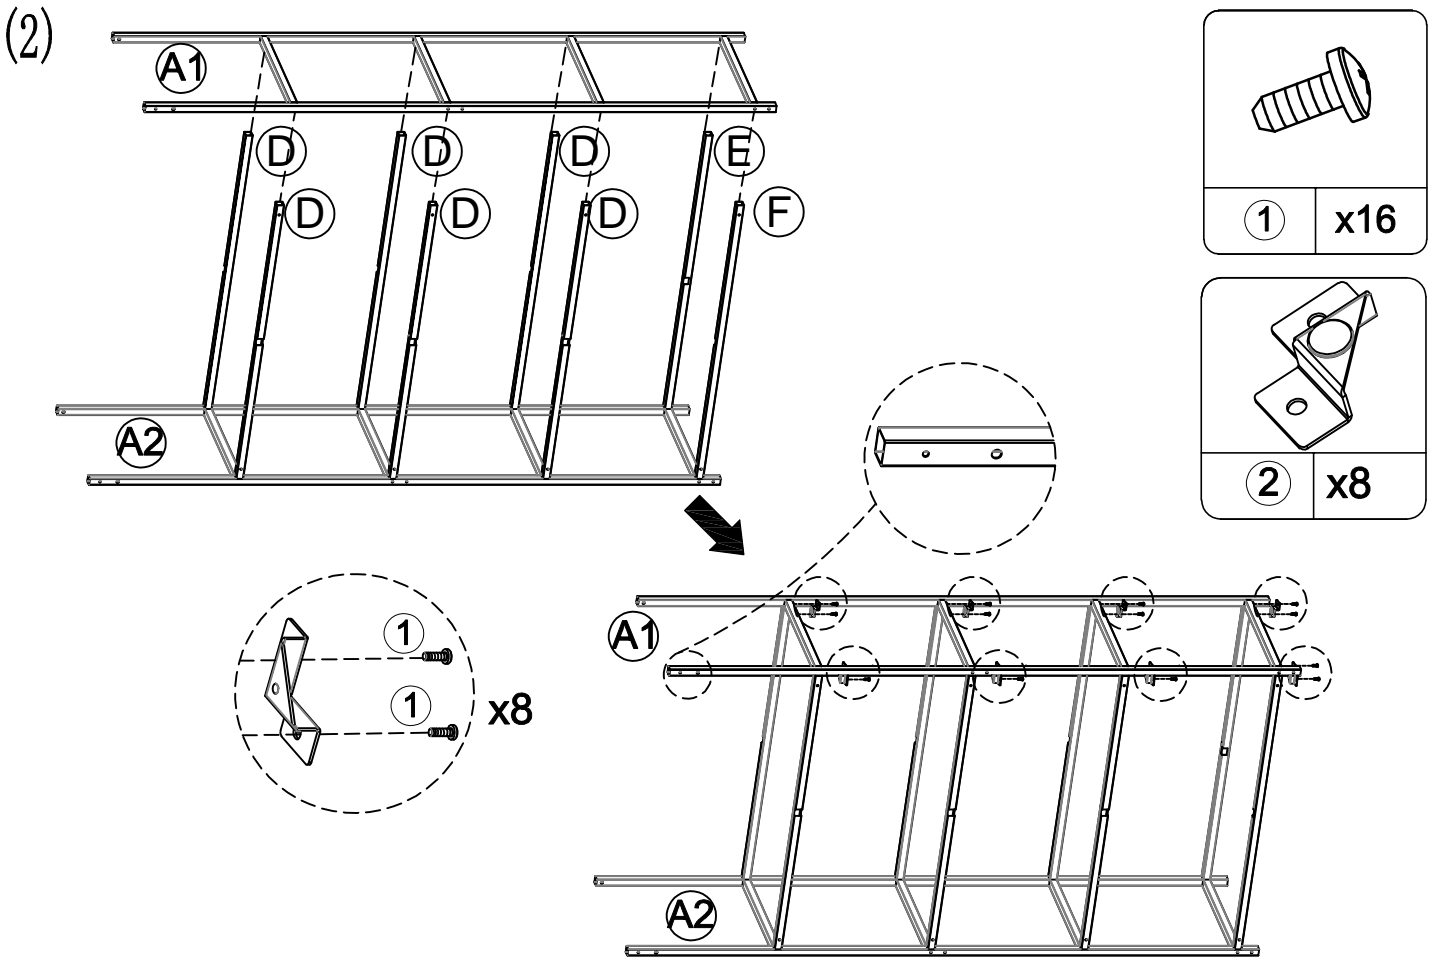

30'

2

Hardware	Ctn No.	1
----------	---------	---

No.	Size	Qty
A1	1830x350x20mm	1
A2	1830x350x20mm	1
B	1770x20x20mm	2
C	800x350x20mm	1
D	760x20x20mm	6
E	760x20x20mm	1
F	760x20x20mm	1
G	758x308x5mm	5

(1)

(4)

(5)

(6)

(7)

(8)

(9)

Gaps may appear between the top of the doors and the frame if the item is not on level ground; use the plastic foot cover to level.