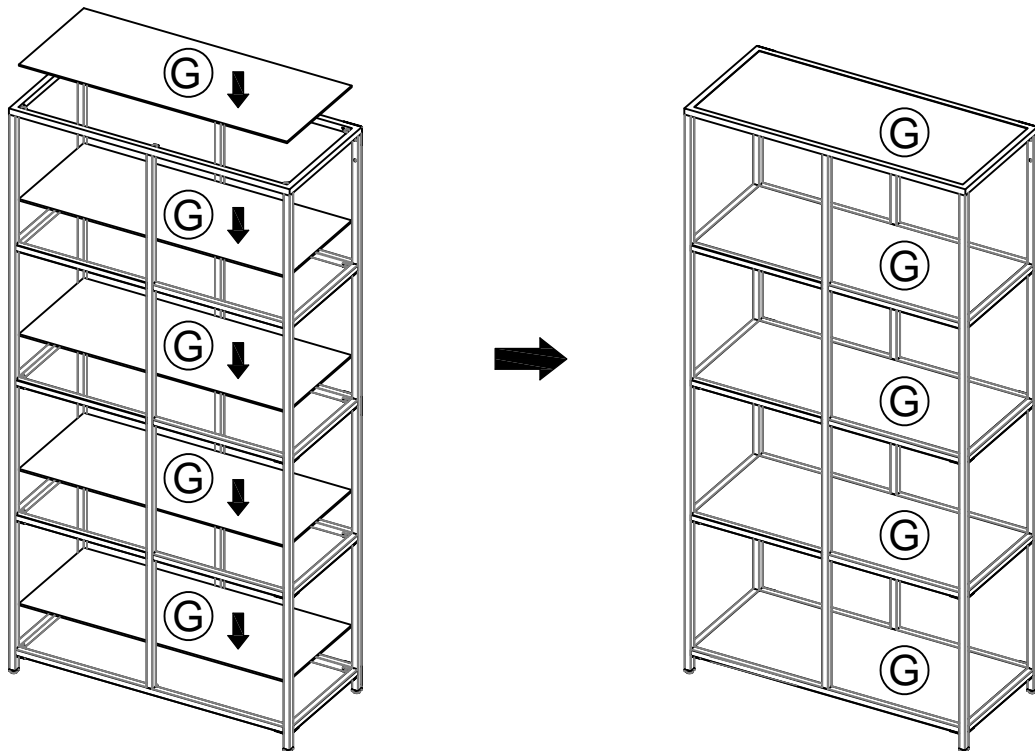

30'

2

Hardware	Ctn No.	1
----------	---------	---

No.	Size	Qty
A1	1830x350x20mm	1
A2	1830x350x20mm	1
B	1770x20x20mm	2
C	800x350x20mm	1
D	760x20x20mm	6
E	760x20x20mm	1
F	760x20x20mm	1
G	758x308x5mm	5

(1)

(4)

(5)

(6)

(7)

(8)

(9)

Gaps may appear between the top of the doors and the frame if the item is not on level ground; use the plastic foot cover to level.