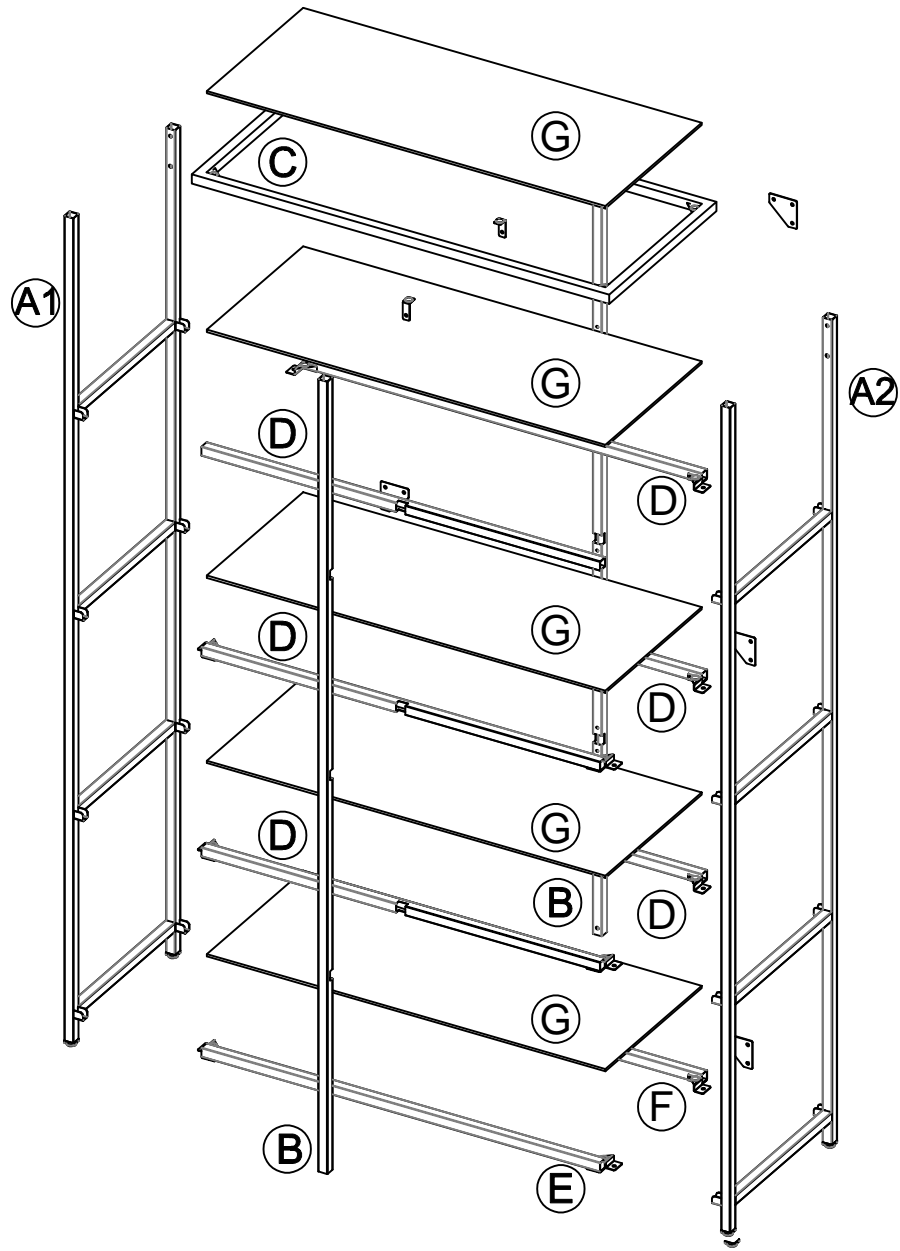

30'

2

Hardware	Ctn No.	1
----------	---------	---

No.	Size	Qty
A1	1830x350x20mm	1
A2	1830x350x20mm	1
B	1770x20x20mm	2
C	800x350x20mm	1
D	760x20x20mm	6
E	760x20x20mm	1
F	760x20x20mm	1
G	758x308x5mm	5

(1)

(4)

(5)

(6)

(7)

(8)

(9)

Gaps may appear between the top of the doors and the frame if the item is not on level ground; use the plastic foot cover to level.