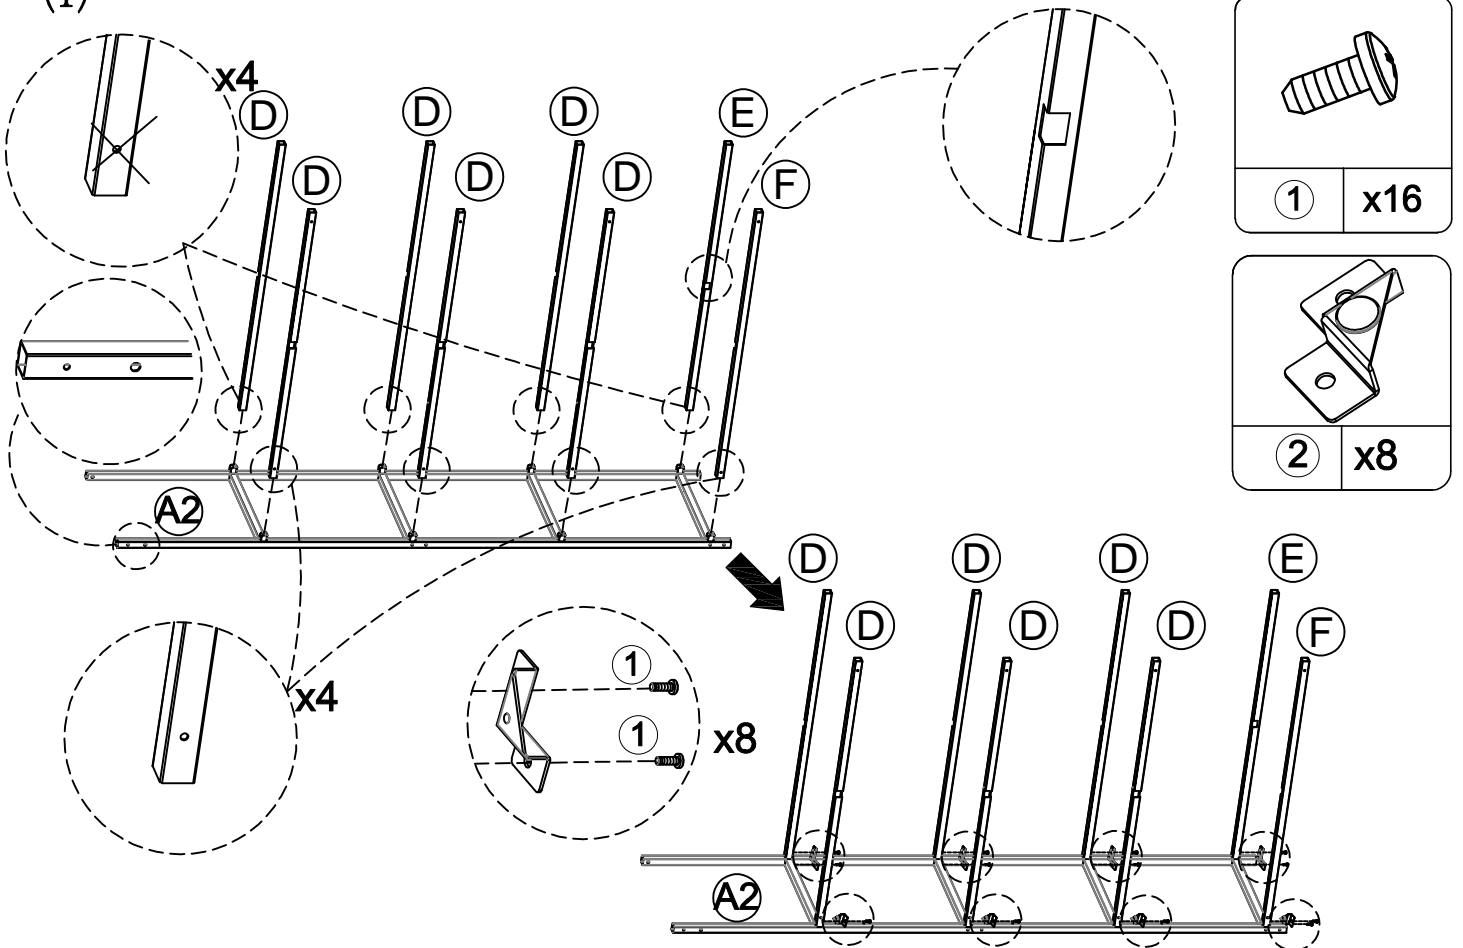

30'

2

Hardware	Ctn No.	1
----------	---------	---

No.	Size	Qty
A1	1830x350x20mm	1
A2	1830x350x20mm	1
B	1770x20x20mm	2
C	800x350x20mm	1
D	760x20x20mm	6
E	760x20x20mm	1
F	760x20x20mm	1
G	758x308x5mm	5

(1)

(4)

(5)

(6)

(7)

(8)

(9)

Gaps may appear between the top of the doors and the frame if the item is not on level ground; use the plastic foot cover to level.