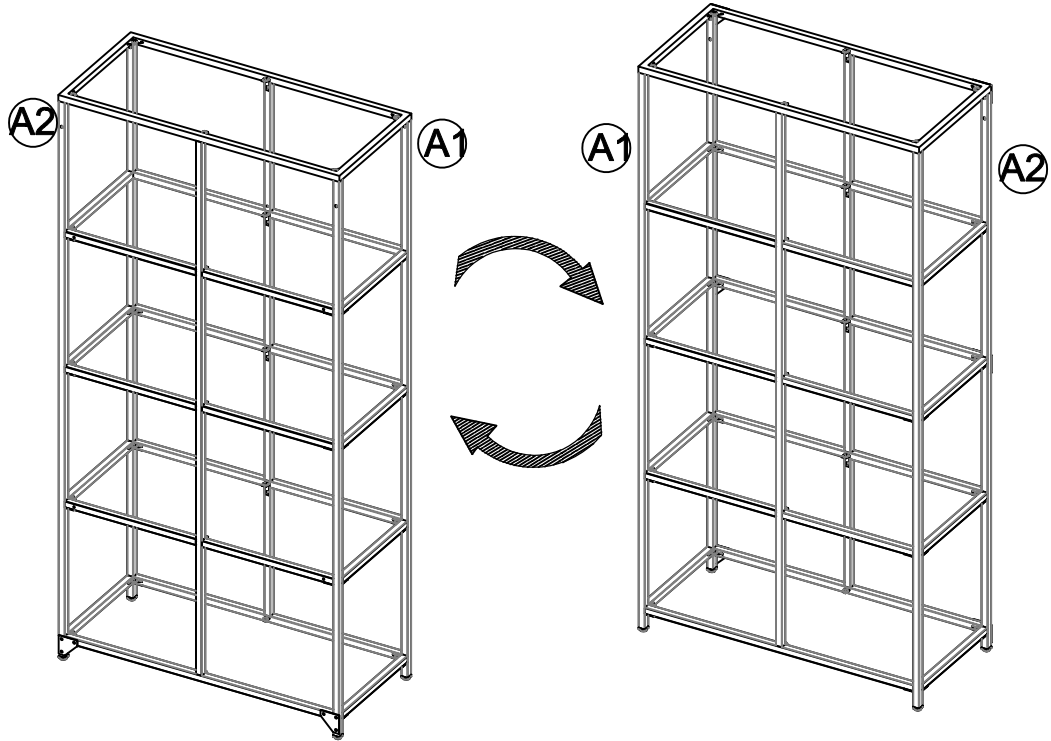

30'

2

Hardware	Ctn No.	1
----------	---------	---

No.	Size	Qty
A1	1830x350x20mm	1
A2	1830x350x20mm	1
B	1770x20x20mm	2
C	800x350x20mm	1
D	760x20x20mm	6
E	760x20x20mm	1
F	760x20x20mm	1
G	758x308x5mm	5

(1)

(4)

(5)

(6)

(7)

(8)

(9)

Gaps may appear between the top of the doors and the frame if the item is not on level ground; use the plastic foot cover to level.