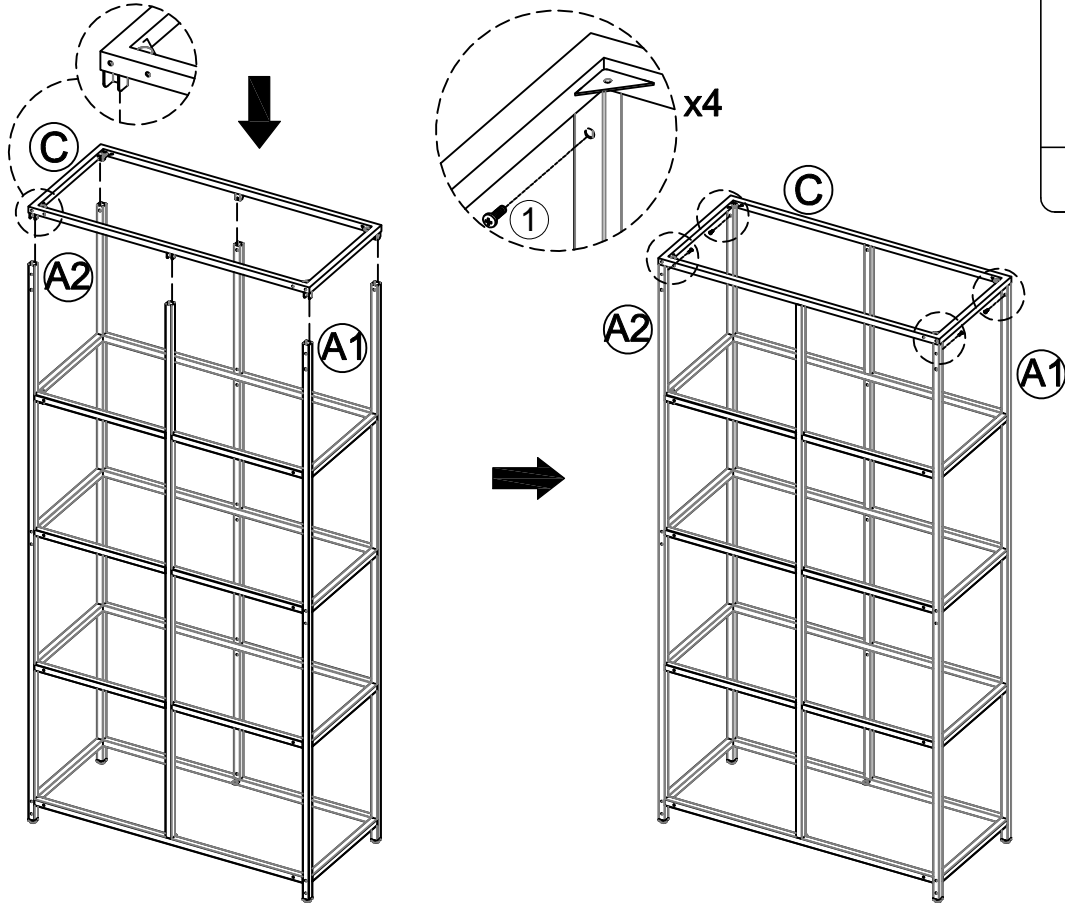

30'

2

Hardware	Ctn No.	1
----------	---------	---

No.	Size	Qty
A1	1830x350x20mm	1
A2	1830x350x20mm	1
B	1770x20x20mm	2
C	800x350x20mm	1
D	760x20x20mm	6
E	760x20x20mm	1
F	760x20x20mm	1
G	758x308x5mm	5

(1)

(4)

(5)

(6)

(7)

(8)

(9)

Gaps may appear between the top of the doors and the frame if the item is not on level ground; use the plastic foot cover to level.