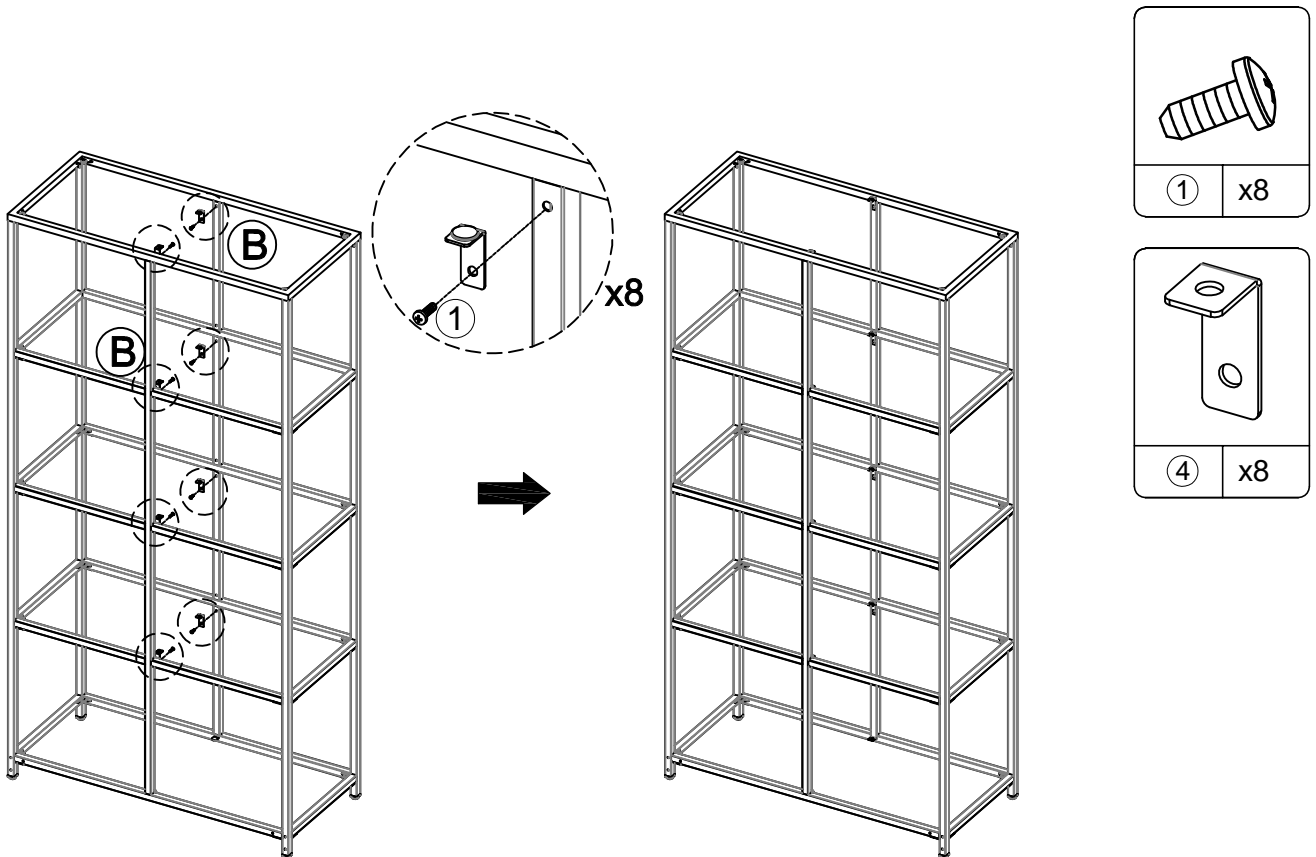

30'

2

Hardware	Ctn No.	1
----------	---------	---

No.	Size	Qty
A1	1830x350x20mm	1
A2	1830x350x20mm	1
B	1770x20x20mm	2
C	800x350x20mm	1
D	760x20x20mm	6
E	760x20x20mm	1
F	760x20x20mm	1
G	758x308x5mm	5

(1)

(4)

(5)

(6)

(7)

(8)

(9)

Gaps may appear between the top of the doors and the frame if the item is not on level ground; use the plastic foot cover to level.