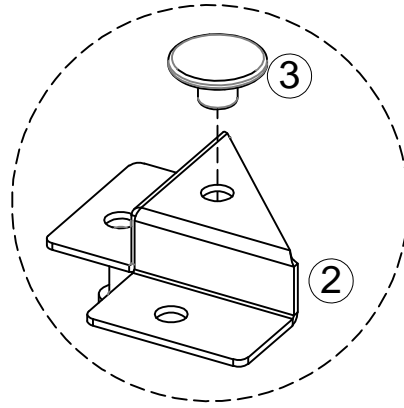

30'

2

Hardware	Ctn No.	1
----------	---------	---

No.	Size	Qty
A1	1830x350x20mm	1
A2	1830x350x20mm	1
B	1770x20x20mm	2
C	800x350x20mm	1
D	760x20x20mm	6
E	760x20x20mm	1
F	760x20x20mm	1
G	758x308x5mm	5

(1)

(4)

(5)

(6)

(7)

(8)

(9)

Gaps may appear between the top of the doors and the frame if the item is not on level ground; use the plastic foot cover to level.