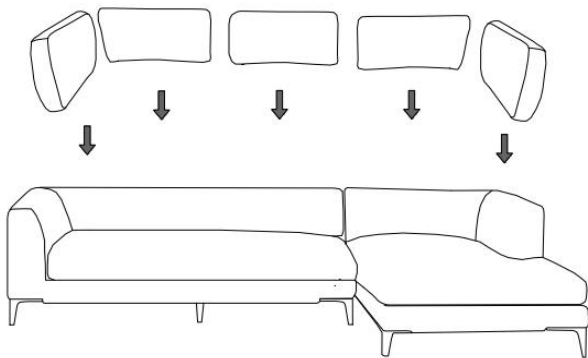

# ifurniture

---

**Better,Cheaper,Smarter!**

**ifurniture.ca**  
**ifurniture.co.nz**

SKU:267-222

AMELIE SECTIONAL SOFA

# HARDWARE LIST

 8xA	 32xB	 1xC	 16xD	 2xE	 2xF
--	---	--	---	---	--

## Step 1

## Step 2

SECTIONAL SOFA