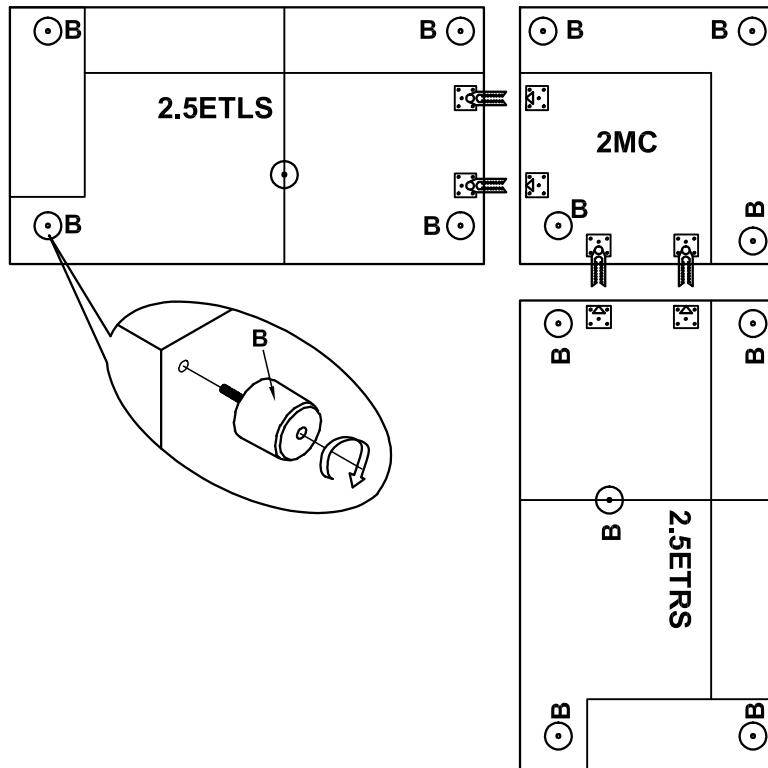

YA-4186CUS Feet Assembly Instruction

Thank you for purchasing this quality product. Please read these instructions carefully before starting the assembly process and keep in a safe place for future reference

Caution: The assistance of one or more people is recommended when handling the product in order to avoid personal injury

Be sure to check all packing materials carefully for small parts that may have come loose inside the carton during shipment. Please also check all parts for any obvious signs of damage that may affect their correct assembly

NO.	Name	Parts List		Parts usage(Unit:Pcs)			
				2.5ETLS	2MC	2.5ETRS	
B	Plastic feet		Ø40MM*H40MM	5	4	5	

Note:The corner unit version of this product should not be moved after it has been assembled, without first disassembling to it's modular parts