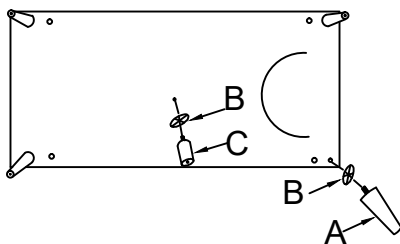

Assembly Instruction

Hardware List:

NO.	Picture	Description	Chair	Loveseat	Sofa
A	 H:15CM	Plastic Leg	4pcs	4pcs	4pcs
B		Plastic Washer	4pcs	4pcs	5pcs
C	 H:14.5CM	Middle Leg	N/A	N/A	1pc

Chair

Loveseat

Sofa