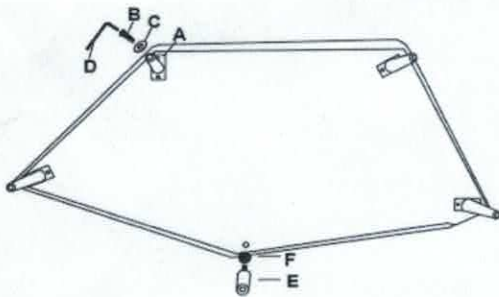

Assembly Instruction

Item: U7114S

Hardware List:

NO.	Prcture	Description	one arm sofa	one arm angled end
A	 H:17.5cm	Metal Leg	4pcs	4pcs
B	 M8X20mm	Bolt	8pcs	8pcs
C		Metal Washer	8pc	8pc
D	 M8	Allen Key	1pcs	1pcs
E	 H:17cm	Plastic Leg	1pc	1pc
F		Plastic Washer	1pc	1pc

One arm sofa

One arm angled end