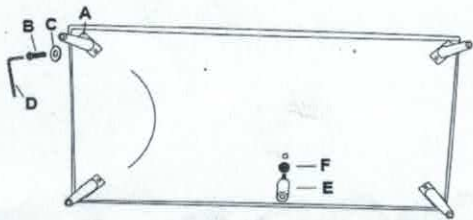

Assembly Instruction

Item: U7114S

Hardware List:

NO.	Prcture	Description	one arm sofa	one arm angled end
A	 H:17.5cm	Metal Leg	4pcs	4pcs
B	 M8X20mm	Bolt	8pcs	8pcs
C		Metal Washer	8pc	8pc
D	 M8	Allen Key	1pcs	1pcs
E	 H:17cm	Plastic Leg	1pc	1pc
F		Plastic Washer	1pc	1pc

One arm sofa

One arm angled end