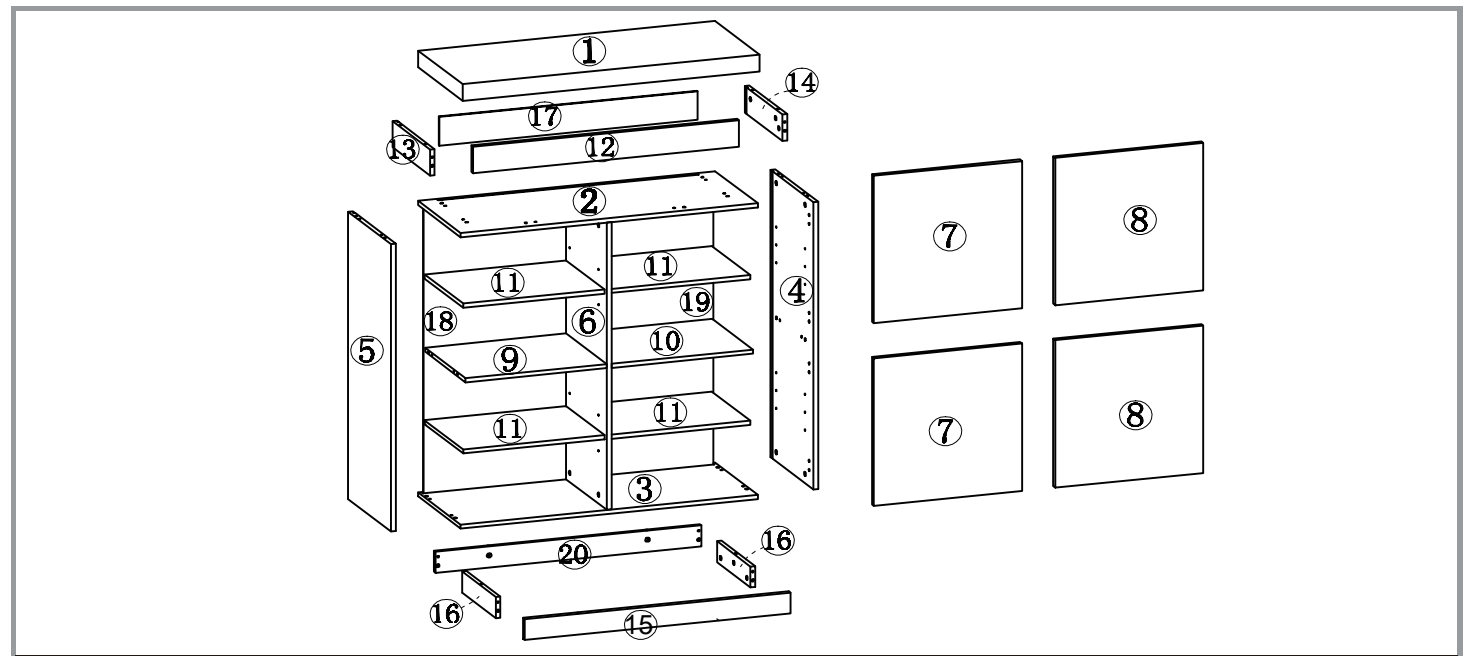

PRODUCT NAME

BLANC 96 Buffet with Led

EN

1. Identify the parts which make up your piece of furniture.
 2. Gather the hardware parts and count them.
 3. Have the necessary assembly tools ready.
 4. Organize a space for assembly, wall carpeting or a blanket will protect the furniture against scratches.
 5. Never force the assembling while you put the parts together. You are recommended to tighten the screws after the furniture has been used for some time.
 6. After assembling this product, it is advisable to regularly ventilate the room for a few days.
- KEEP THE ASSEMBLY INSTRUCTION. THE RELEVANT INFORMATION YOU CAN FIND ON IT WILL HELP YOU GET IN TOUCH WITH YOUR STORE IF A PART WAS TO BE MISSING.

No.	Size	Qty	Ctn no.
1	960x398x60	1	1
2	960x380x15	1	1
3	960x380x15	1	2
4	1035x380x15	1	1
5	1035x380x15	1	1
6	1035x380x15	1	2

No.	Size	Qty	Ctn no.
7	531x478x18	2	2
8	531x478x18	2	2
9	456.5x361x15	1	1
10	456.5x361x15	1	1
11	456.5x361x15	4	1
12	860x95x15	1	2

103	x6
Ø15x11	

101	x12	112	x1	104	x6
Ø7x32.5				Ø16	

9

104	x4
Ø16	
101	x4
Ø7x32.5	

103	x4	105	x4	112	x1
Ø15x11		Ø6x30			

10

103	x6	112	x1	104	x6
Ø15x11				Ø16	

11

112	x1	114	x12
		Ø3x20	
115	x12	106	x1
		41x21x12mm	
117	x1		
L=3000mm			

12

13

14

102	x16	110	x8	112	x1
Ø4x14					

15

102	x32
Ø4x14	
112	x1

16