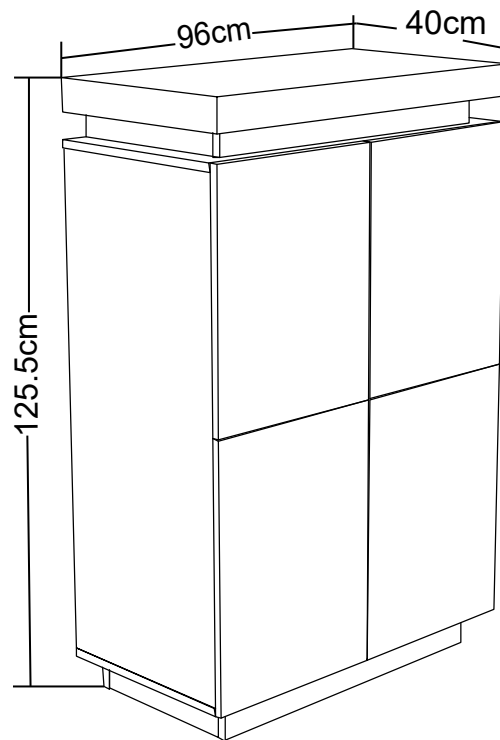

PRODUCT NAME

BLANC 96 Buffet with Led

EN

1. Identify the parts which make up your piece of furniture.
 2. Gather the hardware parts and count them.
 3. Have the necessary assembly tools ready.
 4. Organize a space for assembly, wall carpeting or a blanket will protect the furniture against scratches.
 5. Never force the assembling while you put the parts together. You are recommended to tighten the screws after the furniture has been used for some time.
 6. After assembling this product, it is advisable to regularly ventilate the room for a few days.
- KEEP THE ASSEMBLY INSTRUCTION. THE RELEVANT INFORMATION YOU CAN FIND ON IT WILL HELP YOU GET IN TOUCH WITH YOUR STORE IF A PART WAS TO BE MISSING.

No.	Size	Qty	Ctn no.
1	960x398x60	1	1
2	960x380x15	1	1
3	960x380x15	1	2
4	1035x380x15	1	1
5	1035x380x15	1	1
6	1035x380x15	1	2

No.	Size	Qty	Ctn no.
7	531x478x18	2	2
8	531x478x18	2	2
9	456.5x361x15	1	1
10	456.5x361x15	1	1
11	456.5x361x15	4	1
12	860x95x15	1	2

No.	Size	Qty	Ctn no.
13	335x95x15	1	2
14	335x95x15	1	2
15	860x76x15	1	2
16	298x76x15	2	2
17	836x103x5	1	2
18	1043x464.5x5	1	2
19	1043x464.5x5	1	2
20	860x76x15	1	2

HARDWARE LIST

101	x38	102	x52	103	x 38	104	X38	105	x30	106	x1
											
Ø7x32.5		Ø4x14		Ø15x11		Ø21		Ø6x30		41x21x12mm	
107	x12	108	x6	109	x4	110	x8	111	x16	112	x1
											
Ø3x12		Ø7x50						Ø6x15			
113	x1	114	x12	115	x12	116	x2	117	x1		
											
#4		Ø3x20				45*70*19		L=3000mm			

112	x1	114	x12
		Ø3x20	
115	x12	106	x1
		41x21x12mm	
117	x1		
L=3000mm			

12

13

14

102	x16	110	x8	112	x1
Ø4x14					

15

102	x32
Ø4x14	
112	x1

16