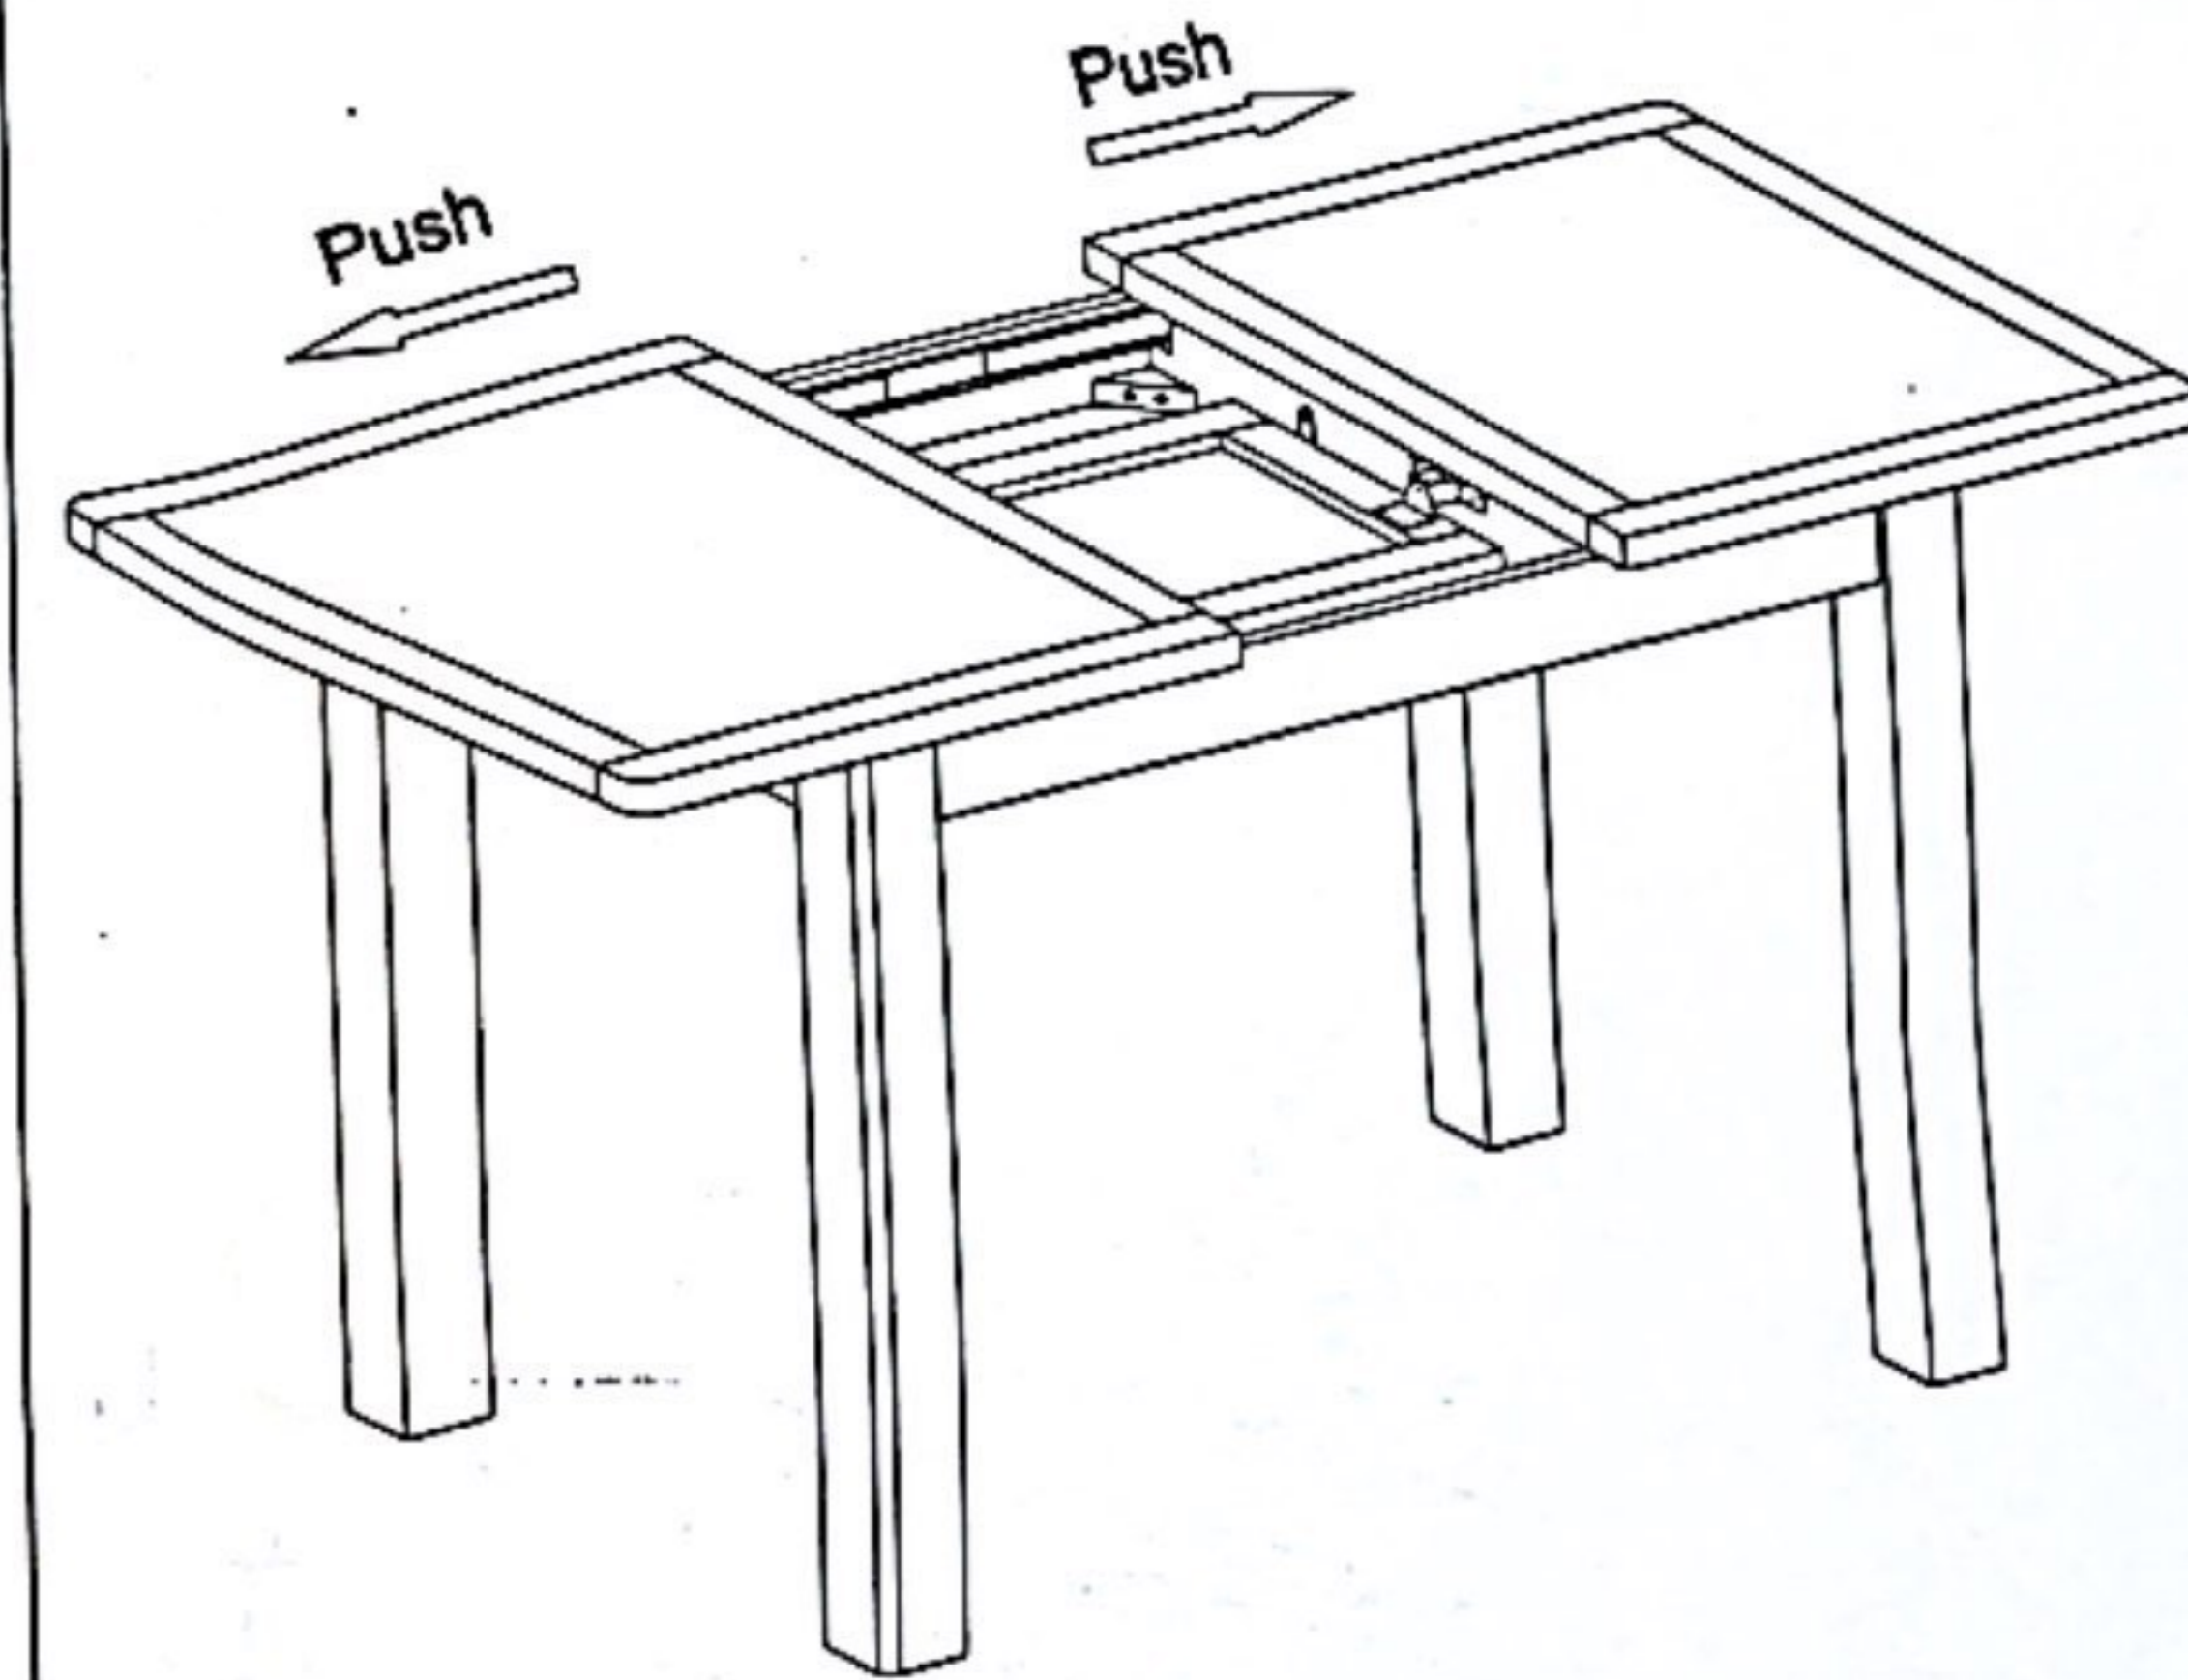

ASSEMBLY INSTRUCTION 1.6 BUTTERFLY TABLE RA/RAO-16BET

PARTS LIST

NO	DRAWING	DESCRIPTION	QTY
①		TOP TABLE	1
②		LEGS	4

HARDWARE LIST

NO	DRAWING	DESCRIPTION	QTY
Ⓐ		BOLT M10x60mm	8
Ⓑ		LOCK WASHER	8
Ⓒ		WASHERS	8
Ⓓ		ALLEN KEY	1

STEP 1

STEP 2

STEP 2

STEP 4

CLOSE THE LOCK
UNDER THE TABLE