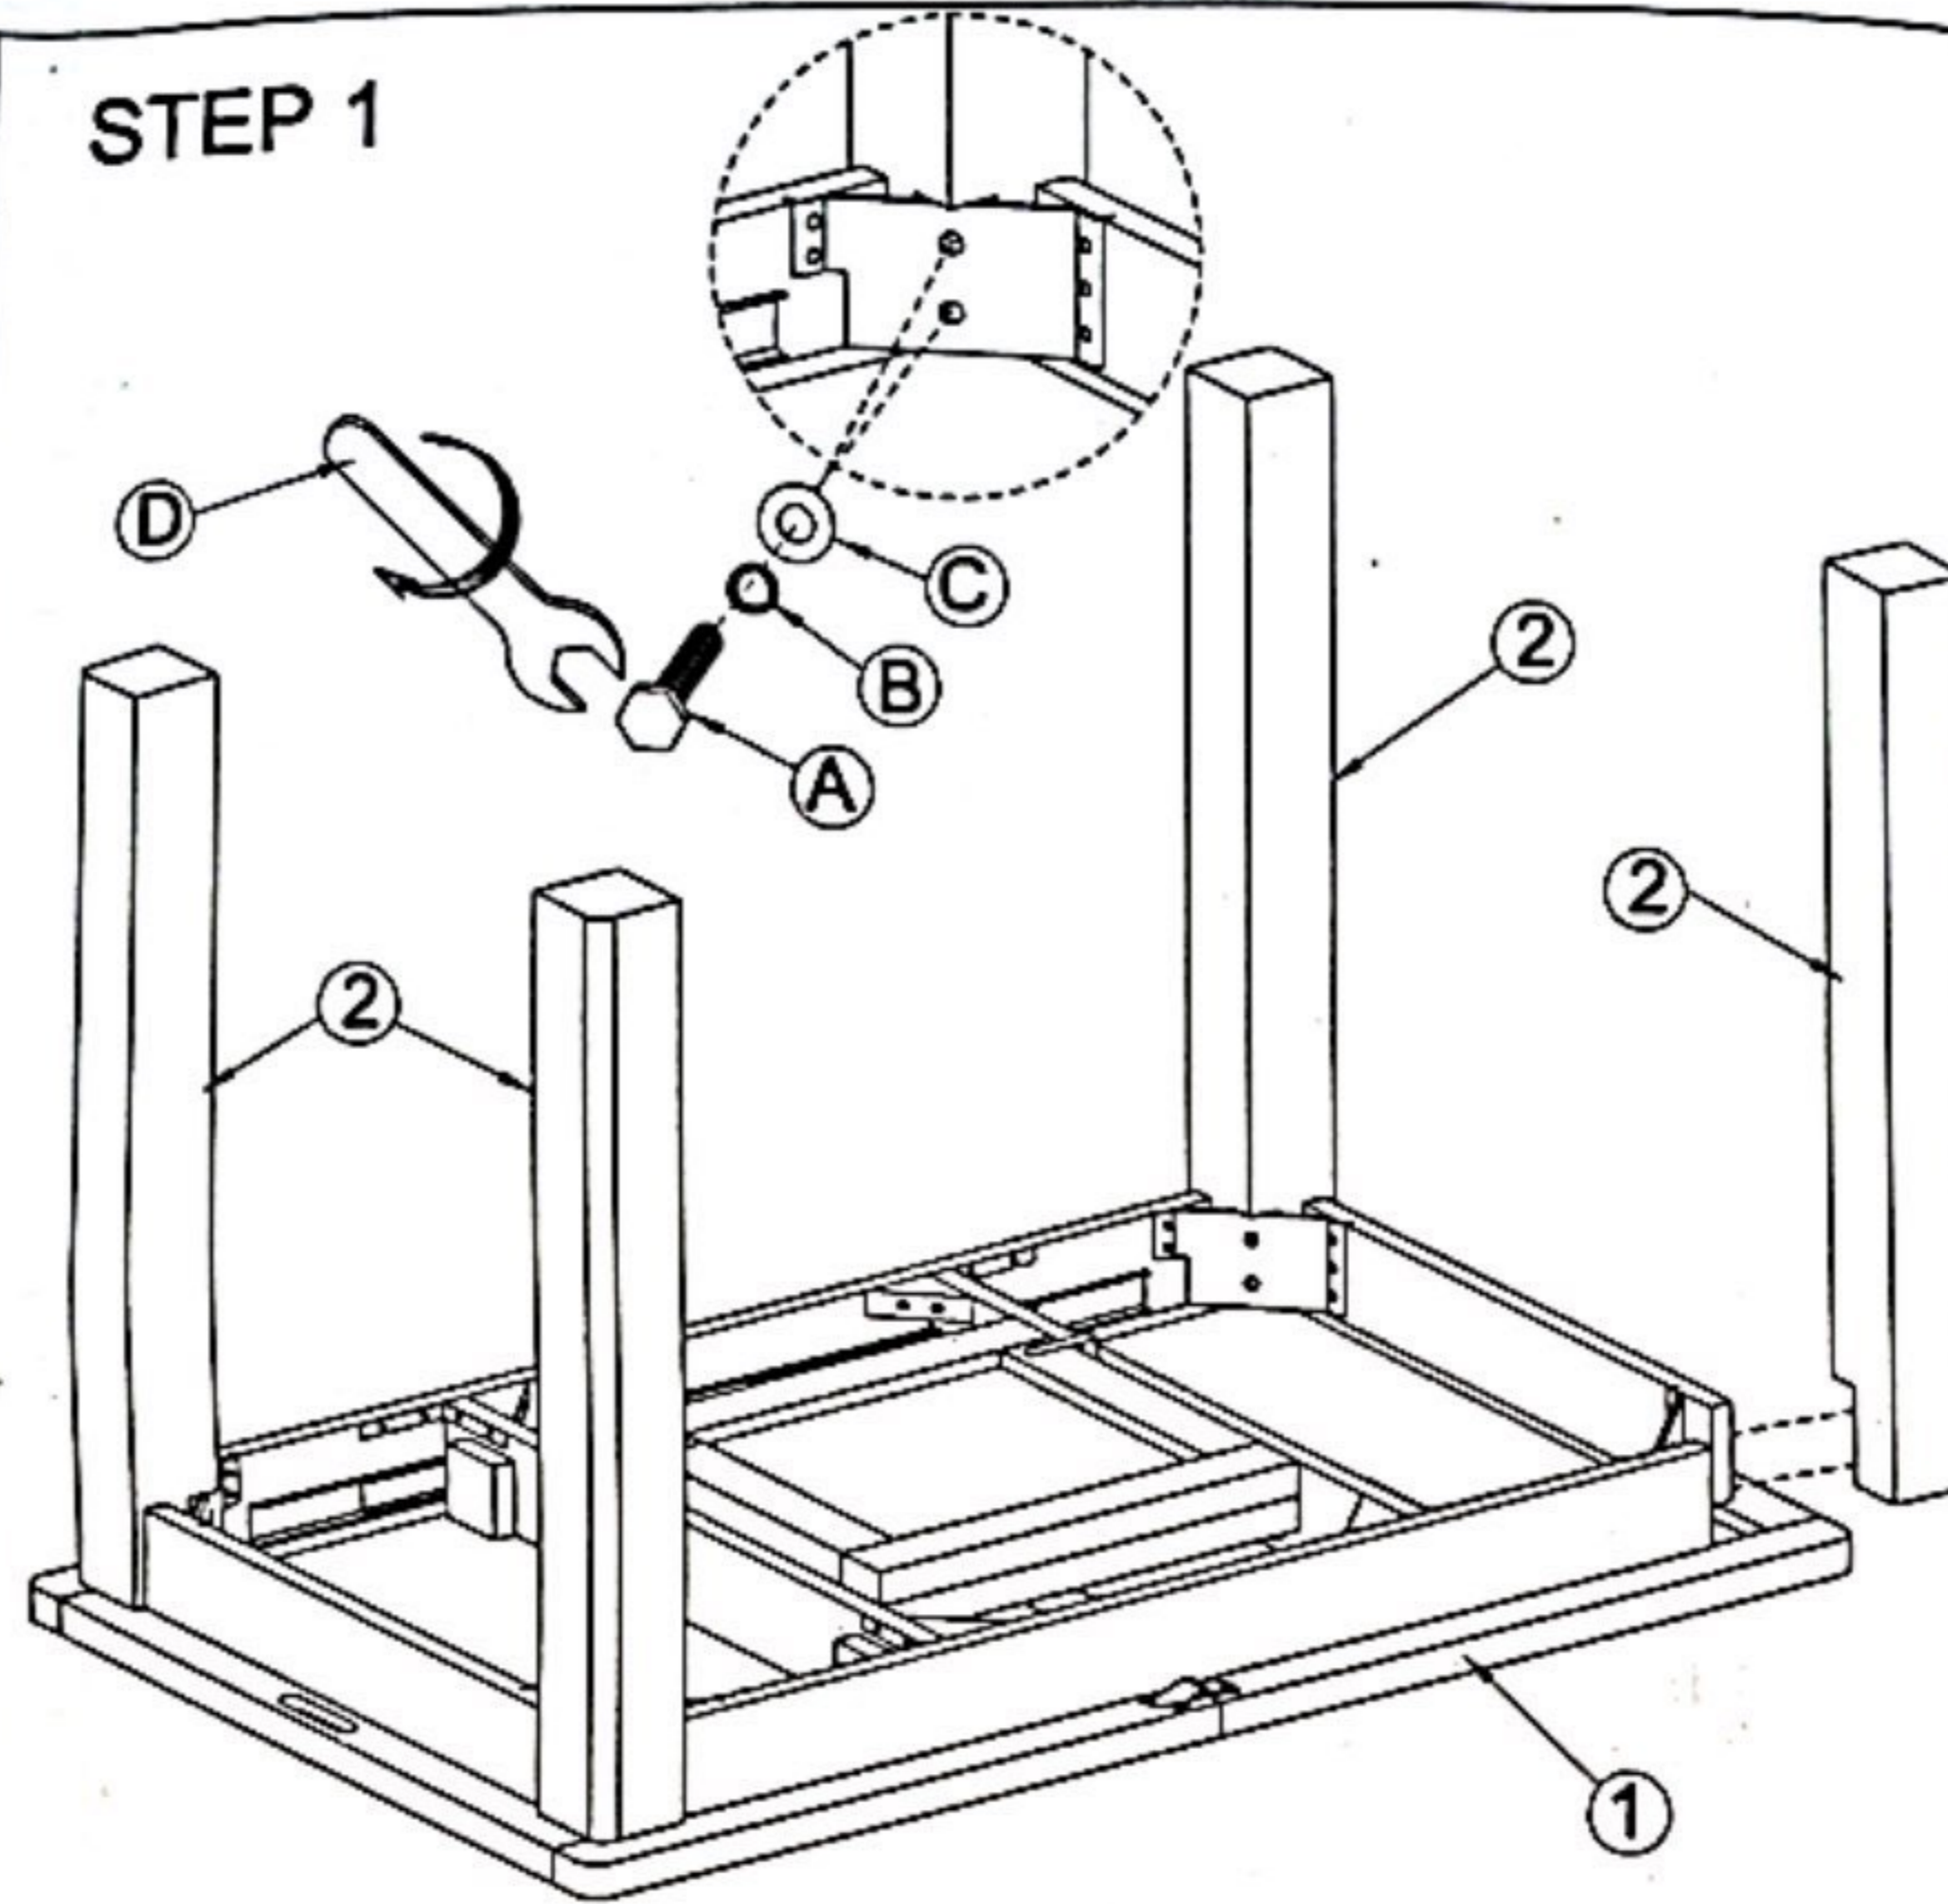

ASSEMBLY INSTRUCTION 1.6 BUTTERFLY TABLE RA/RAO-16BET

PARTS LIST

NO	DRAWING	DESCRIPTION	QTY
①		TOP TABLE	1
②		LEGS	4

HARDWARE LIST

NO	DRAWING	DESCRIPTION	QTY
Ⓐ		BOLT M10x60mm	8
Ⓑ		LOCK WASHER	8
Ⓒ		WASHERS	8
Ⓓ		ALLEN KEY	1

STEP 1

STEP 2

STEP 2

STEP 4

CLOSE THE LOCK
UNDER THE TABLE