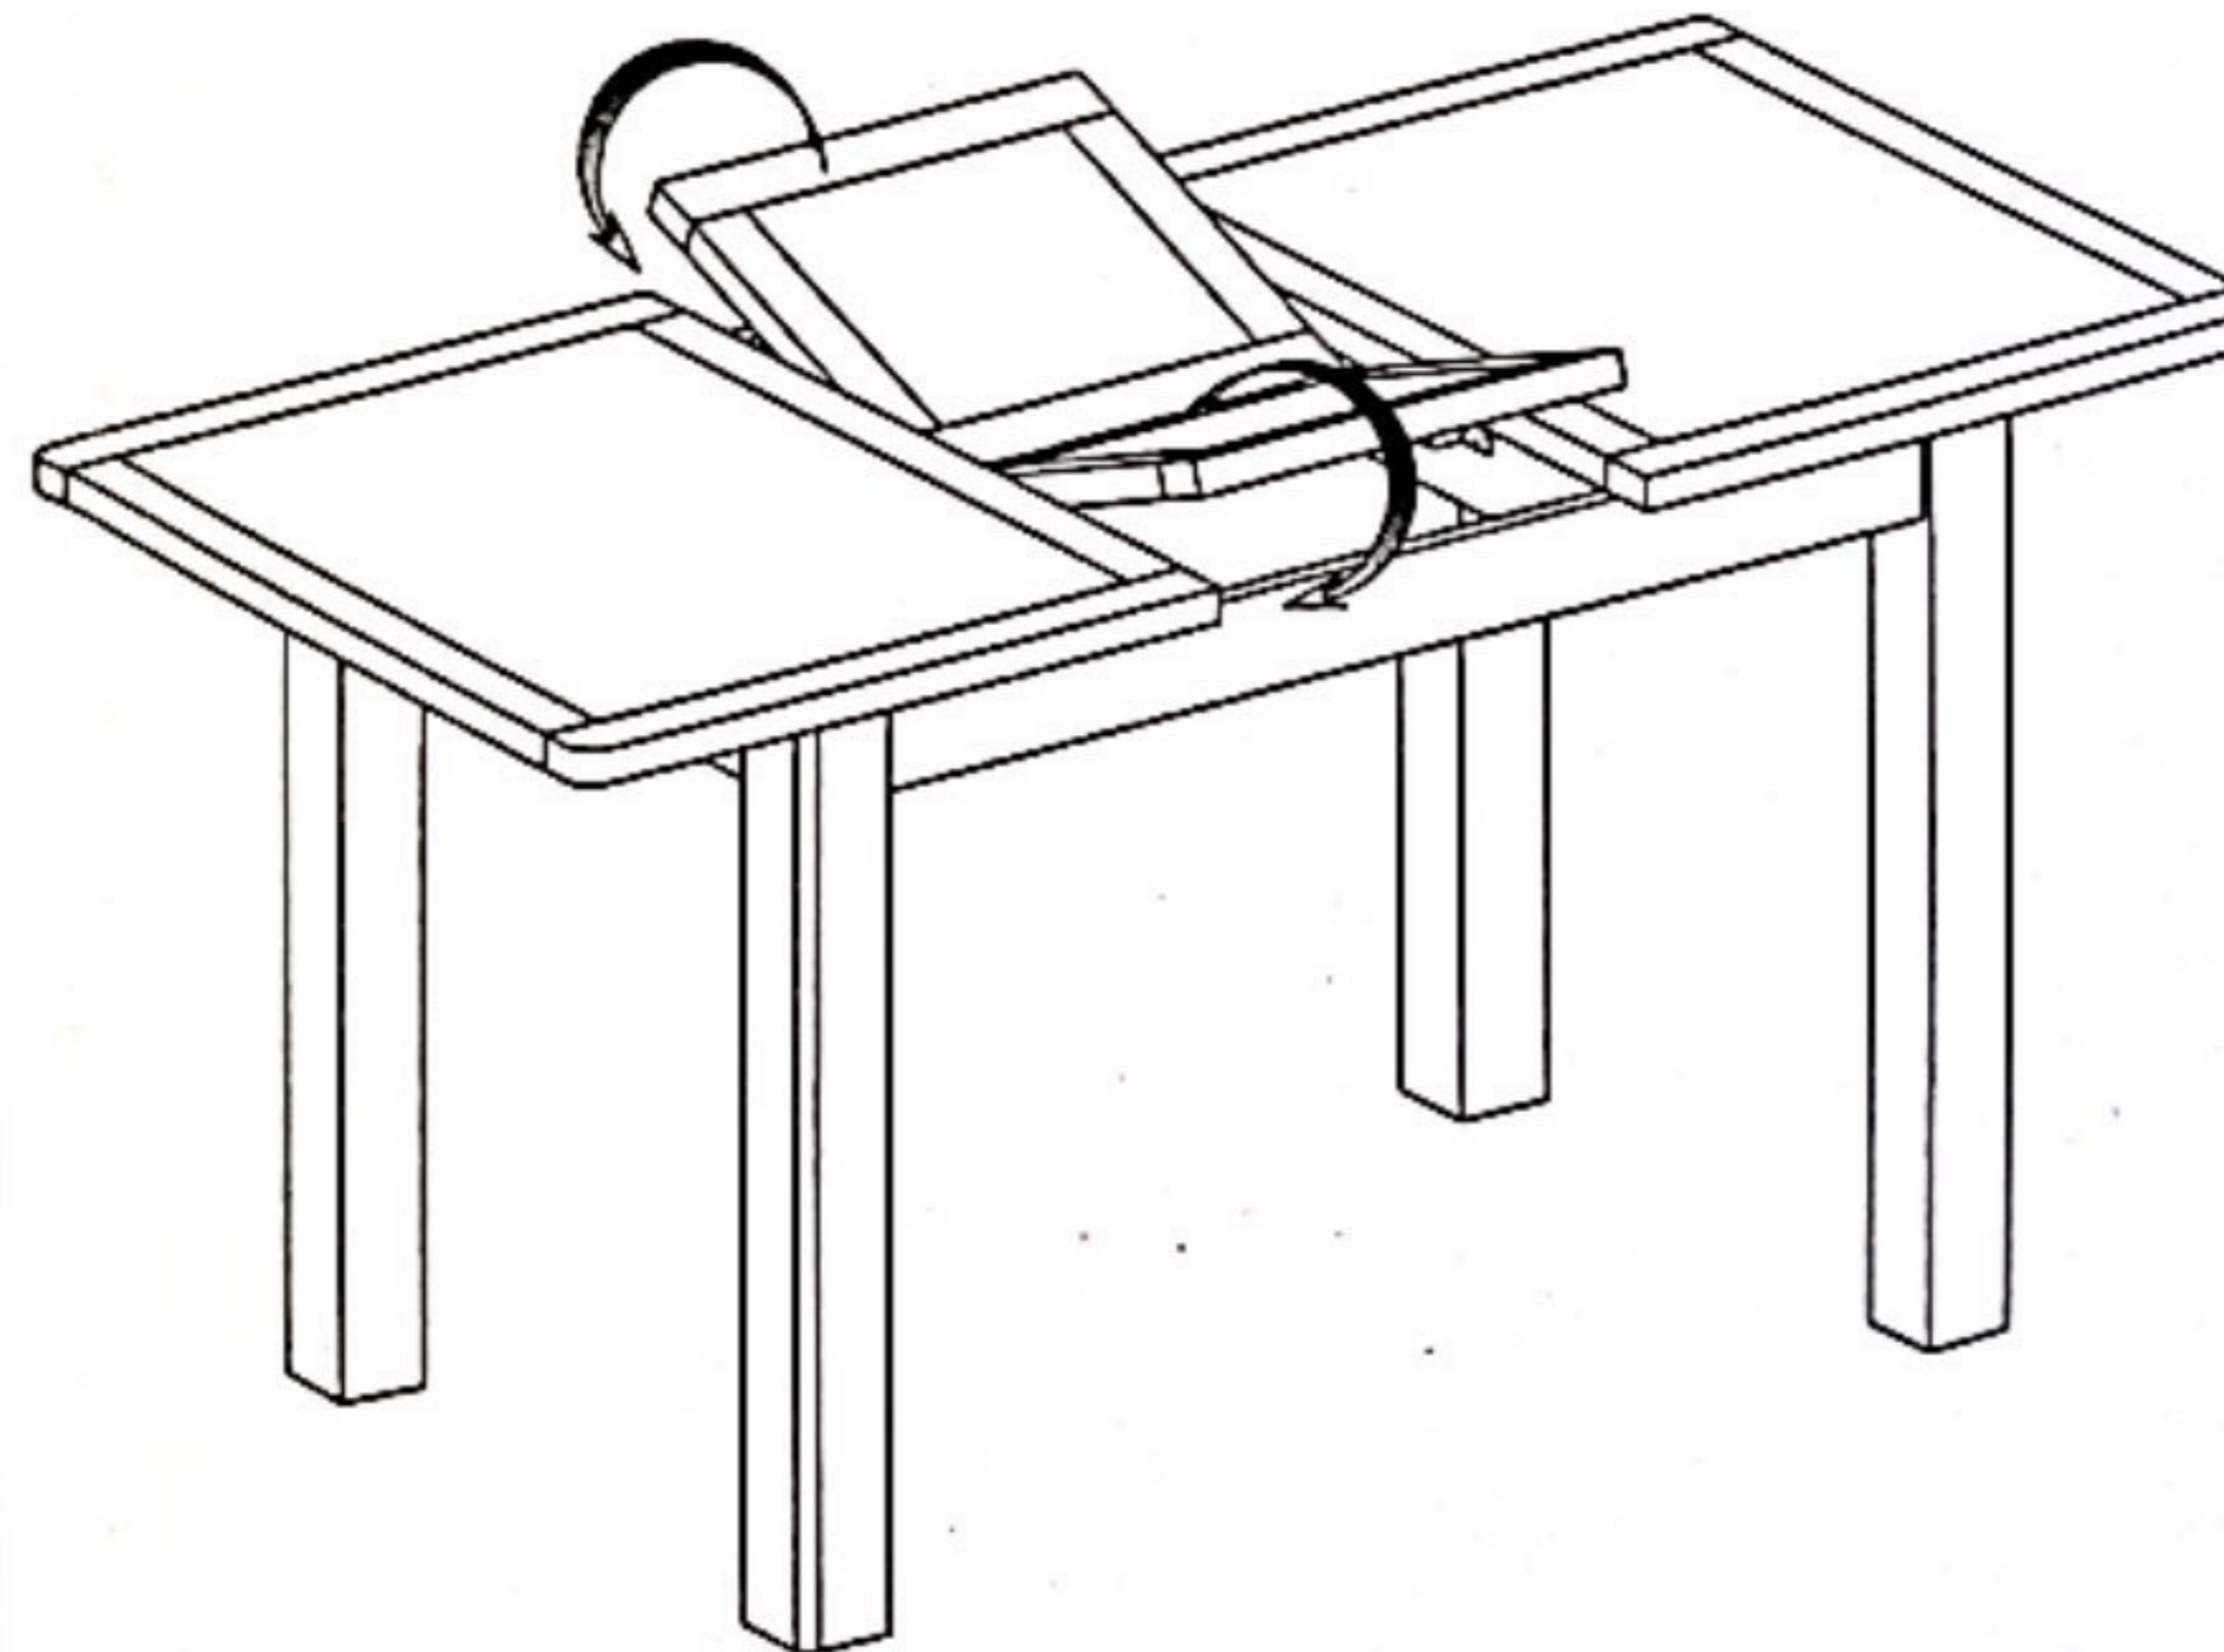

ASSEMBLY INSTRUCTION 1.6 BUTTERFLY TABLE RA/RAO-16BET

PARTS LIST

NO	DRAWING	DESCRIPTION	QTY
①		TOP TABLE	1
②		LEGS	4

HARDWARE LIST

NO	DRAWING	DESCRIPTION	QTY
Ⓐ		BOLT M10x60mm	8
Ⓑ		LOCK WASHER	8
Ⓒ		WASHERS	8
Ⓓ		ALLEN KEY	1

STEP 1

STEP 2

STEP 2

STEP 4

CLOSE THE LOCK
UNDER THE TABLE