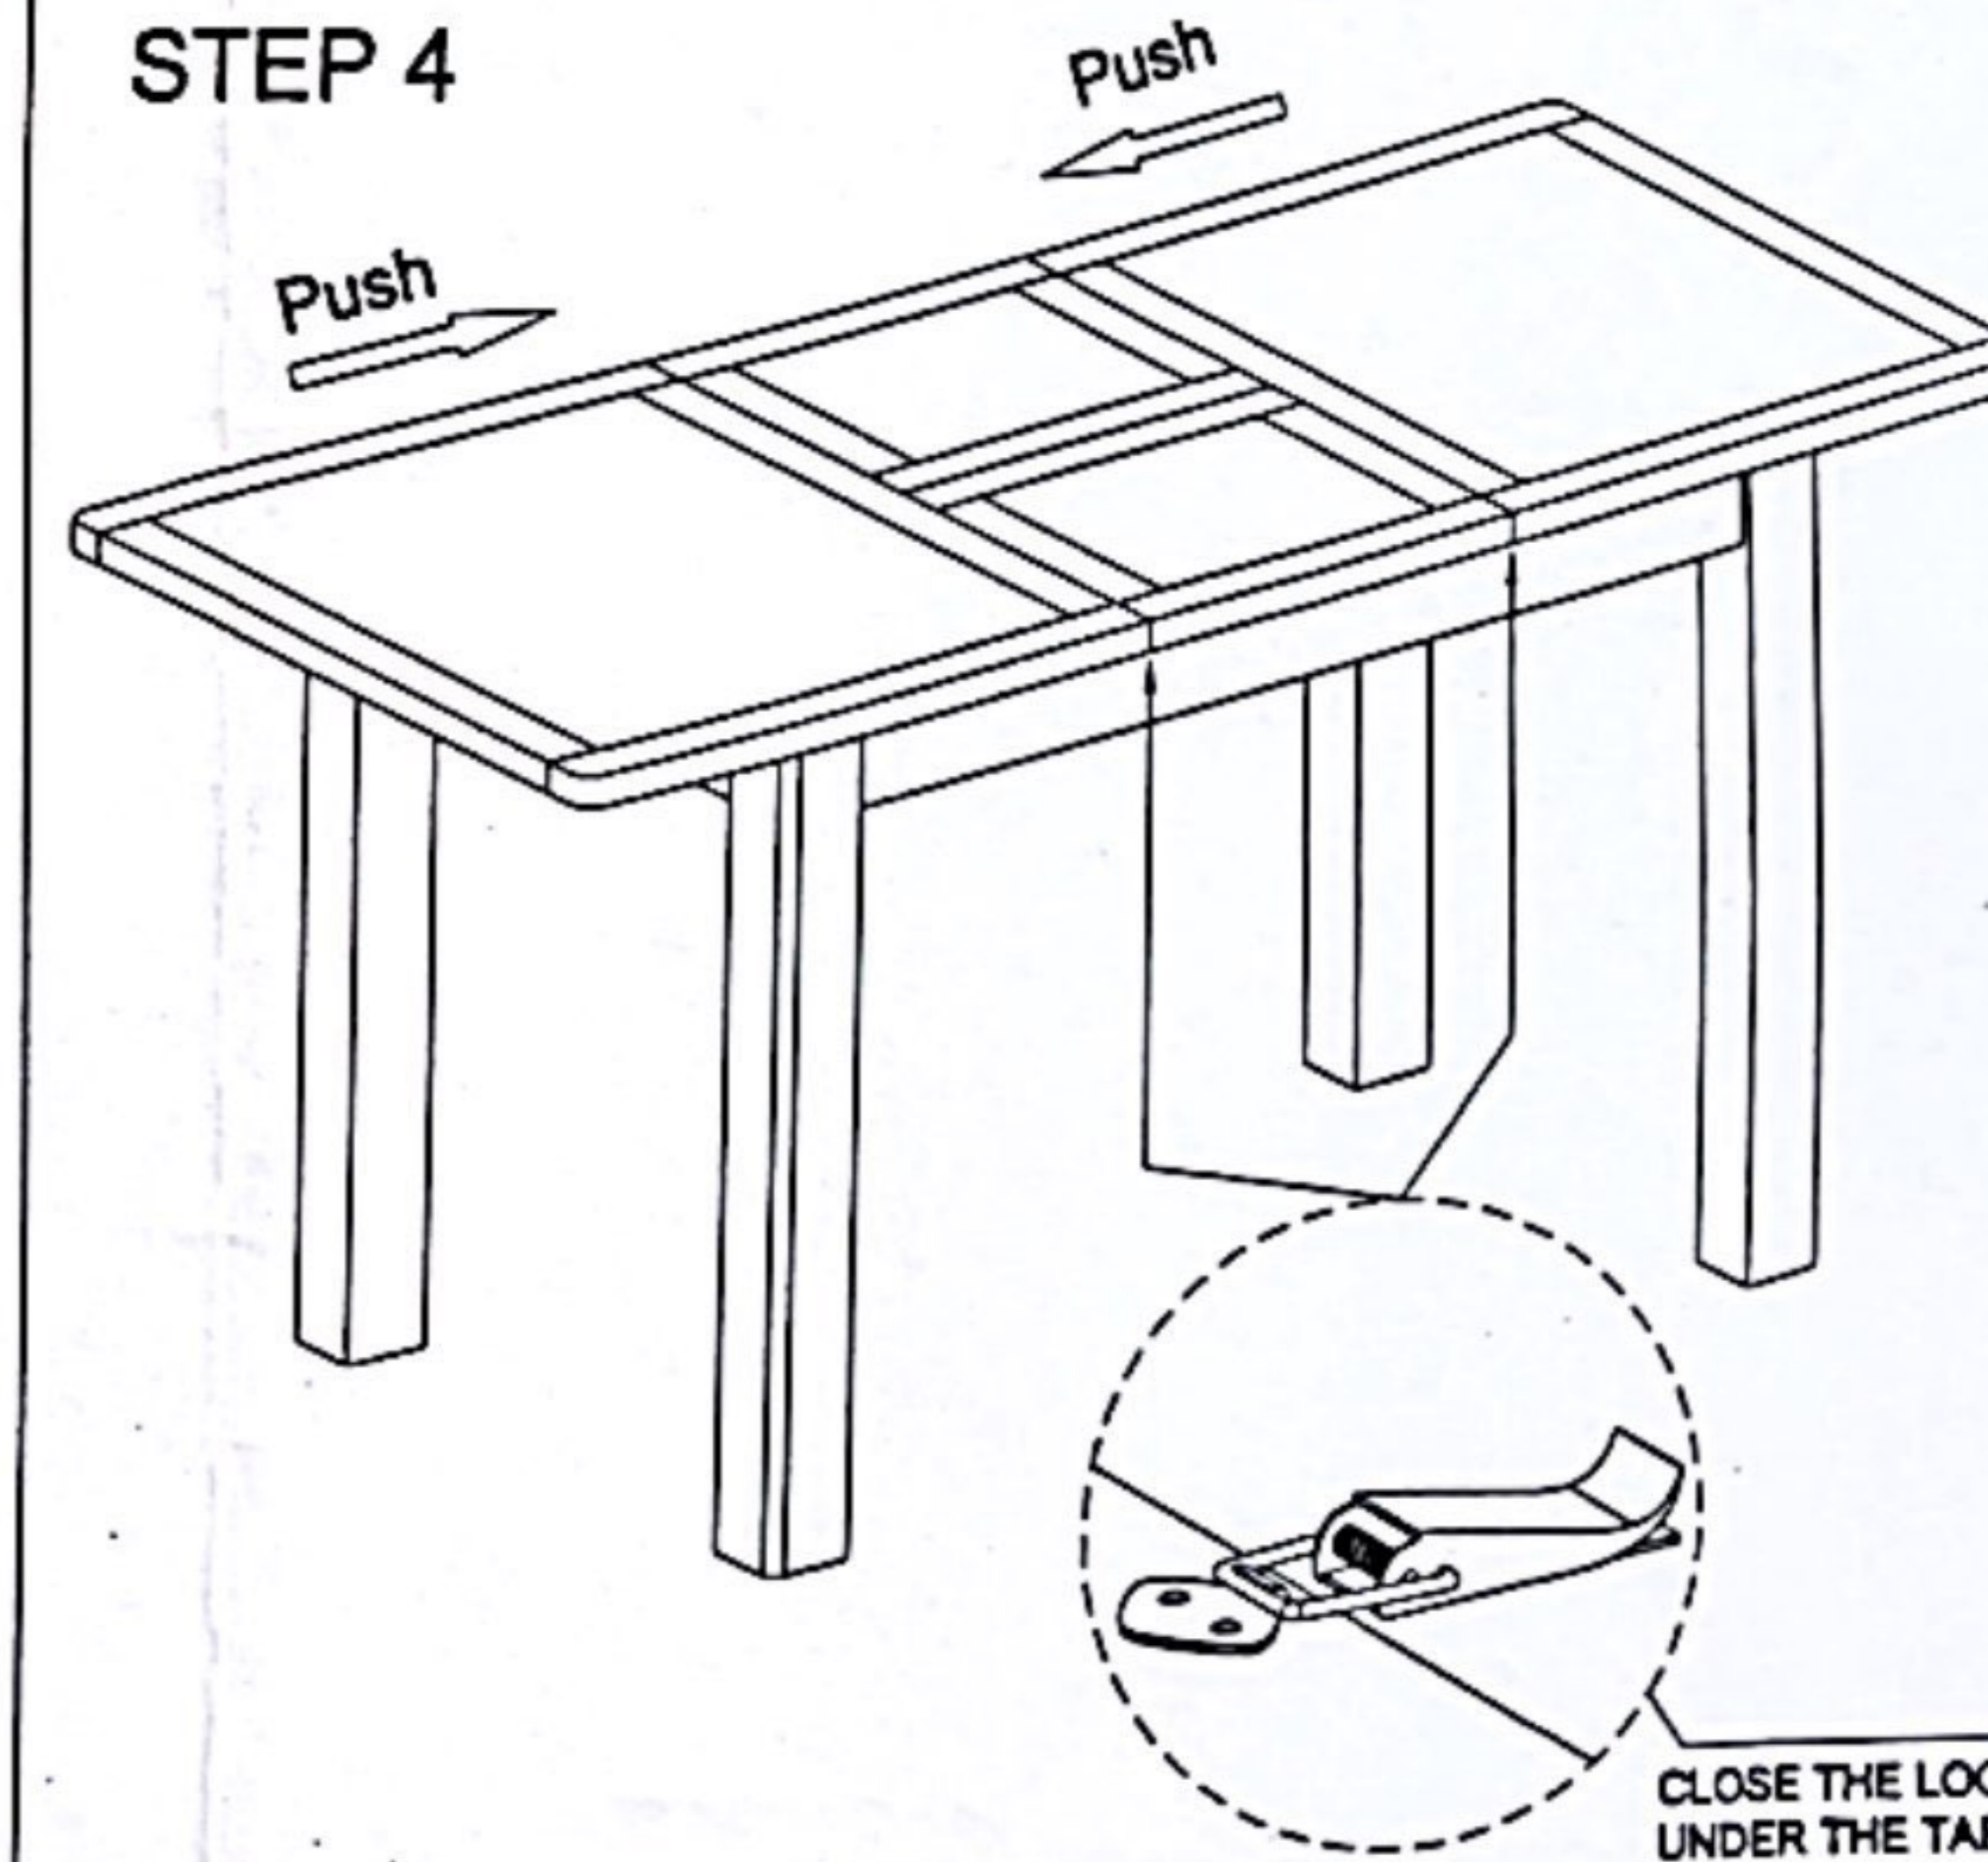

ASSEMBLY INSTRUCTION 1.6 BUTTERFLY TABLE RA/RAO-16BET

PARTS LIST

NO	DRAWING	DESCRIPTION	QTY
①		TOP TABLE	1
②		LEGS	4

HARDWARE LIST

NO	DRAWING	DESCRIPTION	QTY
Ⓐ		BOLT M10x60mm	8
Ⓑ		LOCK WASHER	8
Ⓒ		WASHERS	8
Ⓓ		ALLEN KEY	1

STEP 1

STEP 2

STEP 2

STEP 4

CLOSE THE LOCK
UNDER THE TABLE