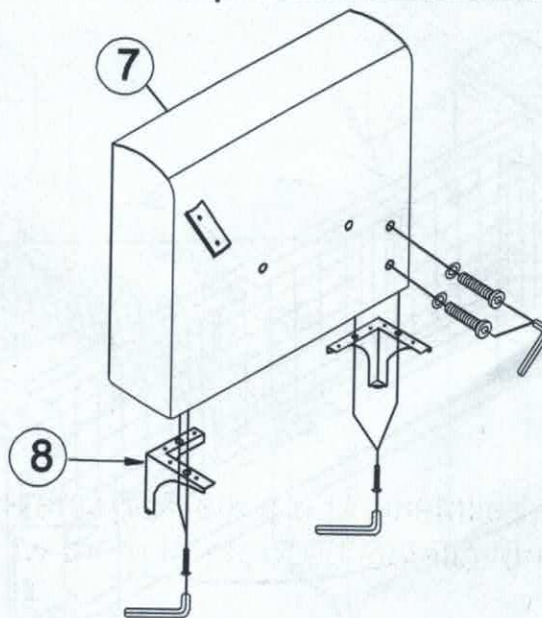

HARDWARE LIST

A Screw 60MM*2pcs

B Screw 35MM*2pcs

C Wrench*1pc

D Hex Key*1pc

E Gasket*6pcs

F Nut*2pcs

G Sofa feet*4pcs

PARTS LIST

1 Seat cushion*1PC

2 Seat frame*1PC

3 Back Cover*1PC

4 back frame*1PC

5 Front panel*1PC

6 Back cushion
3 PCS for 3 seater
2 PCS for 2 seater

7 Arms(1PCS left+
1pcs Right)Total*2 PCS

Assembly Instructions

STEP 1

Screws and gaskets are preinstalled, please withdraw them to proceed installation

STEP 2

Assembly Instructions

STEP 3

B	M8*35MM		2pcs
D	M8*100MM		1pc
E	Gasket		2pcs

STEP 4