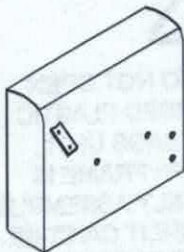

HARDWARE LIST

A Screw 60MM*2pcs

B Screw 35MM*2pcs

C Wrench*1pc

D Hex Key*1pc

E Gasket*6pcs

F Nut*2pcs

G Sofa feet*4pcs

PARTS LIST

1 Seat cushion*1PC

2 Seat frame*1PC

3 Back Cover*1PC

4 back frame*1PC

5 Front panel*1PC

6 Back cushion
3 PCS for 3 seater
2 PCS for 2 seater

7 Arms(1PCS left+
1pcs Right)Total*2 PCS

Assembly Instructions

STEP 1

Screws and gaskets are preinstalled, please withdraw them to proceed installation

STEP 2

Assembly Instructions

STEP 3

B	M8*35MM		2pcs
D	M8*100MM		1pc
E	Gasket		2pcs

STEP 4