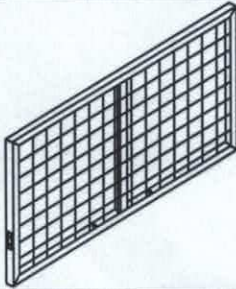

HARDWARE LIST

A Screw 60MM*2pcs

B Screw 35MM*2pcs

C Wrench*1pc

D Hex Key*1pc

E Gasket*6pcs

F Nut*2pcs

G Sofa feet*4pcs

PARTS LIST

1 Seat cushion*1PC

2 Seat frame*1PC

3 Back Cover*1PC

4 back frame*1PC

5 Front panel*1PC

6 Back cushion
3 PCS for 3 seater
2 PCS for 2 seater

7 Arms(1PCS left+
1pcs Right)Total*2 PCS