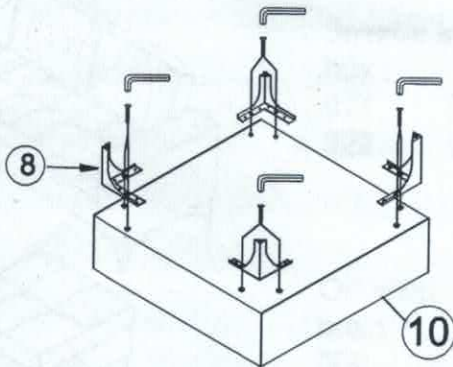

Assembly Instructions

STEP 1

Screws and gaskets are preinstalled, please withdraw them to proceed installation

STEP 2

Assembly Instructions

STEP 3

B	M8*35MM		2pcs
D	M8*100MM		1pc
E	Gasket		2pcs

STEP 4

A	M8*60MM		2pcs
C	Wrench		1pc
D	M8*100MM		1pc
E	Gasket		4pcs
F	Nut		2pcs

Assembly Instructions

STEP 9

Tips:

1. Please do not open the compress packaging until your sofa frame is completely assembled.
2. Compress cushions or pillows need be fully fluffed within 72hours for your perfect use.
3. Please keep children away from plastic bag or any small pcs of stuff.

Assembly Instructions

PARTS LIST

		
8 Sofa feet*4PCS	9 Ottoman Cushion*1PC	10 Ottoman Frame*1PC

STEP 1

STEP 2

Screws and gaskets are preinstalled, please withdraw them to proceed installation

STEP 3