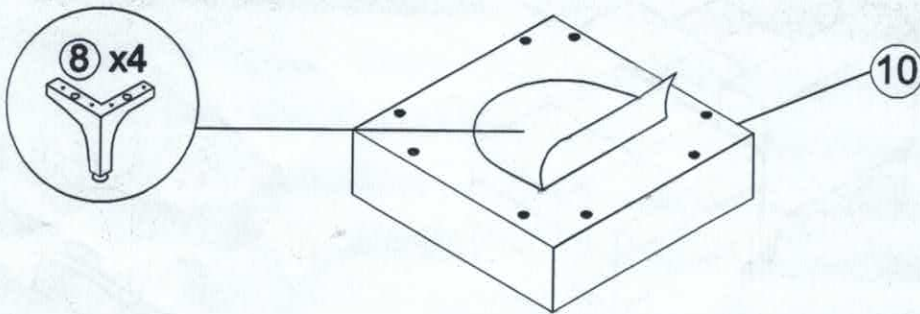

Assembly Instructions

PARTS LIST

8 Sofa feet*4PCS	9 Ottoman Cushion*1PC	10 Ottoman Frame*1PC

STEP 1