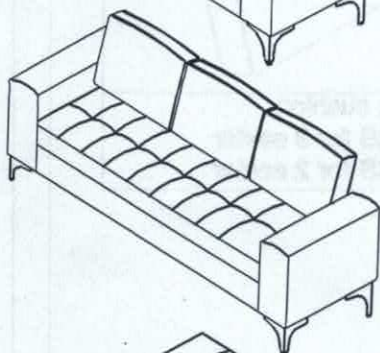

Assembly Instructions FRSF68

30 Mins

APPROXIMATE ASSEMBLY TIME

2 PERSON ASSEMBLY

FLOOR AREA
1M x 2M

REQUIRED ASSEMBLY SPACE

2seater sofa

box :

021 81*48*50CM*1

222 123*66*19CM*1

3seater sofa

box :

021 81*48*50CM*1

322 170*66*20CM*1

Ottoman

box :

PARTS LIST

1 Seat cushion*1PC

2 Seat frame*1PC

3 Back Cover*1PC

4 back frame*1PC

5 Front panel*1PC

6 Back cushion
3 PCS for 3 seater
2 PCS for 2 seater

7 Arms(1PCS left+
1pcs Right)Total*2 PCS