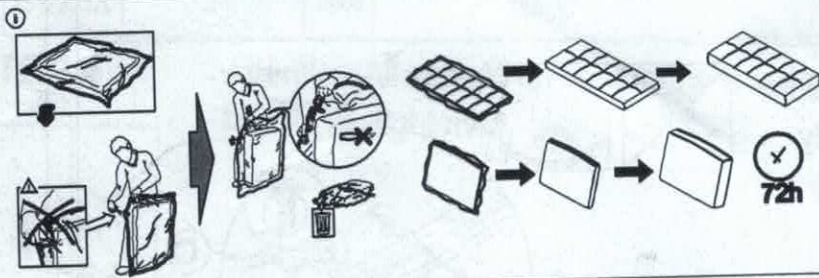

PARTS LIST

1 Seat cushion*1PC

2 Seat frame*1PC

3 Back Cover*1PC

4 back frame*1PC

5 Front panel*1PC

6 Back cushion
3 PCS for 3 seater
2 PCS for 2 seater

7 Arms(1PCS left+
1pcs Right)Total*2 PCS

Assembly Instructions

STEP 1

Screws and gaskets are preinstalled, please withdraw them to proceed installation

STEP 2

Assembly Instructions

STEP 3

B	M8*35MM		2pcs
D	M8*100MM		1pc
E	Gasket		2pcs

STEP 4

Attention: All screws on sofa frame should be 50% tightened.

Assembly Instructions

STEP 5

Attention: To insert back frame, all screws should be **50%** tightened.

STEP 6 Attention: Now All screws on sofa frame should be **100%** firmly tightened.

A	M8*60MM		2pcs
C	Wrench		1pc
D	M8*100MM		1pc
E	Gasket		4pcs
F	Nut		2pcs

Assembly Instructions

STEP 9

Tips:

1. Please do not open the compress packaging until your sofa frame is completely assembled.
2. Compress cushions or pillows need be fully fluffed within 72hours for your perfect use.
3. Please keep children away from plastic bag or any small pcs of stuff.