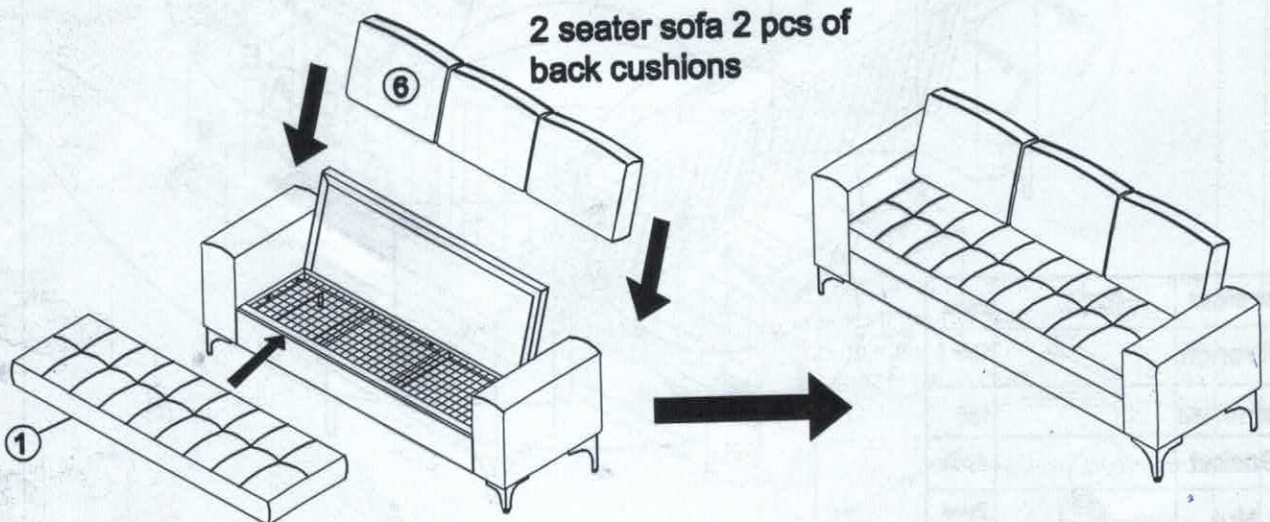

PARTS LIST

1 Seat cushion*1PC

2 Seat frame*1PC

3 Back Cover*1PC

4 back frame*1PC

5 Front panel*1PC

6 Back cushion
3 PCS for 3 seater
2 PCS for 2 seater

7 Arms(1PCS left+
1pcs Right)Total*2 PCS

A	M8*60MM		2pcs
C	Wrench		1pc
D	M8*100MM		1pc
E	Gasket		4pcs
F	Nut		2pcs

Assembly Instructions

STEP 9

Tips:

1. Please do not open the compress packaging until your sofa frame is completely assembled.
2. Compress cushions or pillows need be fully fluffed within 72hours for your perfect use.
3. Please keep children away from plastic bag or any small pcs of stuff.