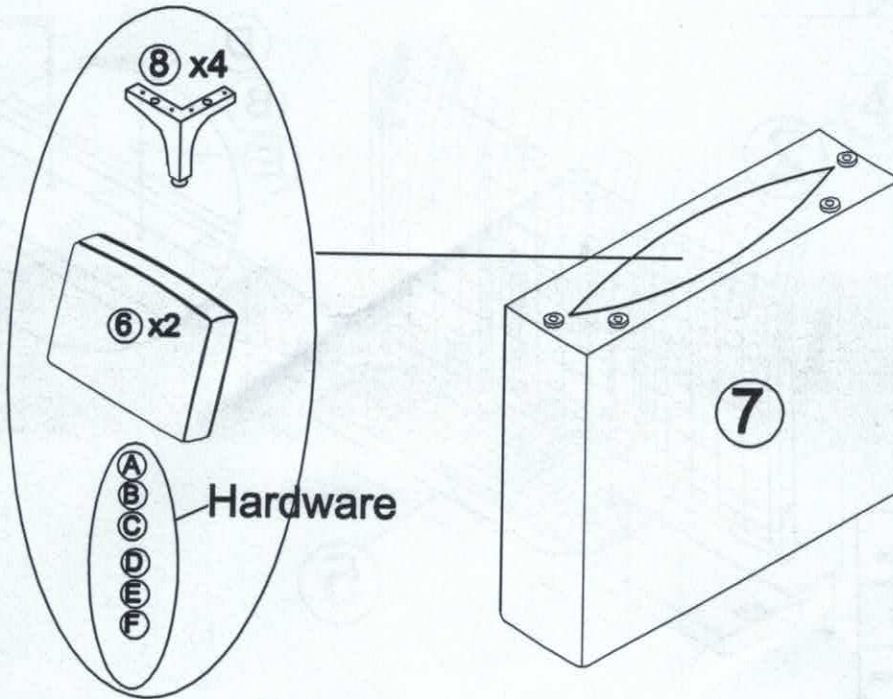

HARDWARE LIST

A Screw 60MM*2pcs

B Screw 35MM*2pcs

C Wrench*1pc

D Hex Key*1pc

E Gasket*6pcs

F Nut*2pcs

G Sofa feet*4pcs

PARTS LIST

1 Seat cushion*1PC

2 Seat frame*1PC

3 Back Cover*1PC

4 back frame*1PC

5 Front panel*1PC

6 Back cushion
3 PCS for 3 seater
2 PCS for 2 seater

7 Arms(1PCS left+
1pcs Right)Total*2 PCS

Assembly Instructions

STEP 1

Screws and gaskets are preinstalled, please withdraw them to proceed installation

STEP 2

Assembly Instructions

STEP 3

B	M8*35MM		2pcs
D	M8*100MM		1pc
E	Gasket		2pcs

STEP 4