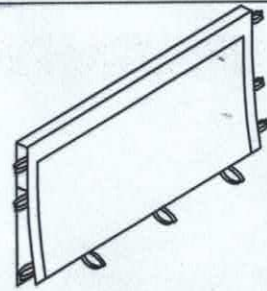

HARDWARE LIST

A Screw 60MM*2pcs

B Screw 35MM*2pcs

C Wrench*1pc

D Hex Key*1pc

E Gasket*6pcs

F Nut*2pcs

G Sofa feet*4pcs

PARTS LIST

1 Seat cushion*1PC

2 Seat frame*1PC

3 Back Cover*1PC

4 back frame*1PC

5 Front panel*1PC

6 Back cushion
3 PCS for 3 seater
2 PCS for 2 seater

7 Arms(1PCS left+
1pcs Right)Total*2 PCS