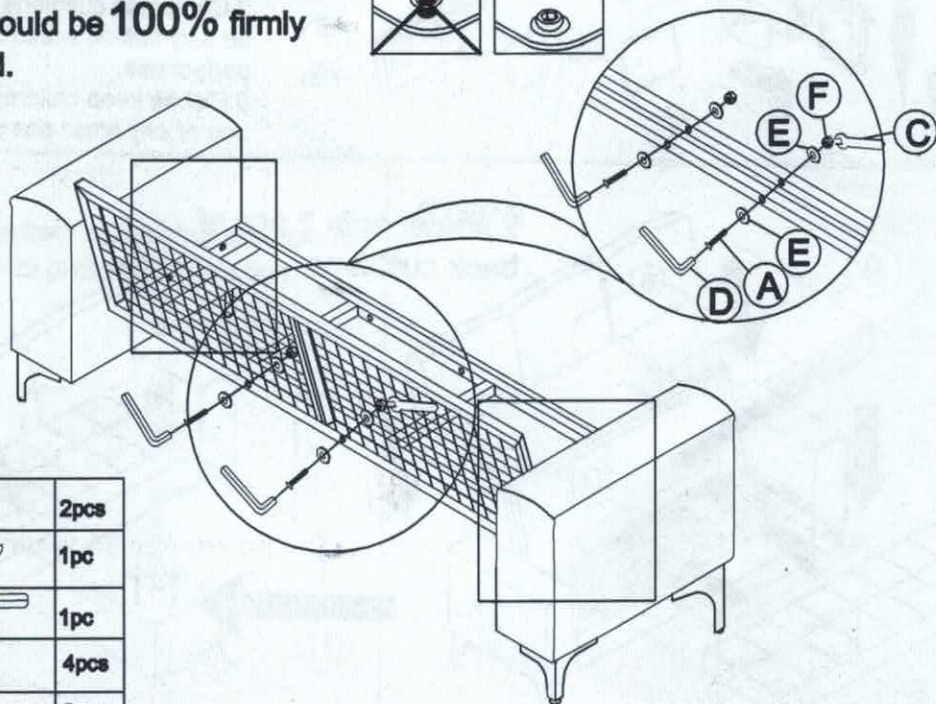

Assembly Instructions

STEP 1

Screws and gaskets are preinstalled, please withdraw them to proceed installation

STEP 2

Assembly Instructions

STEP 3

B	M8*35MM		2pcs
D	M8*100MM		1pc
E	Gasket		2pcs

STEP 4

Attention: All screws on sofa frame should be 50% tightened.

Assembly Instructions

STEP 5

Attention: To insert back frame, all screws should be **50%** tightened.

STEP 6 Attention: Now All screws on sofa frame should be **100%** firmly tightened.

A	M8*60MM		2pcs
C	Wrench		1pc
D	M8*100MM		1pc
E	Gasket		4pcs
F	Nut		2pcs

Assembly Instructions

STEP 9

Tips:

1. Please do not open the compress packaging until your sofa frame is completely assembled.
2. Compress cushions or pillows need be fully fluffed within 72hours for your perfect use.
3. Please keep children away from plastic bag or any small pcs of stuff.