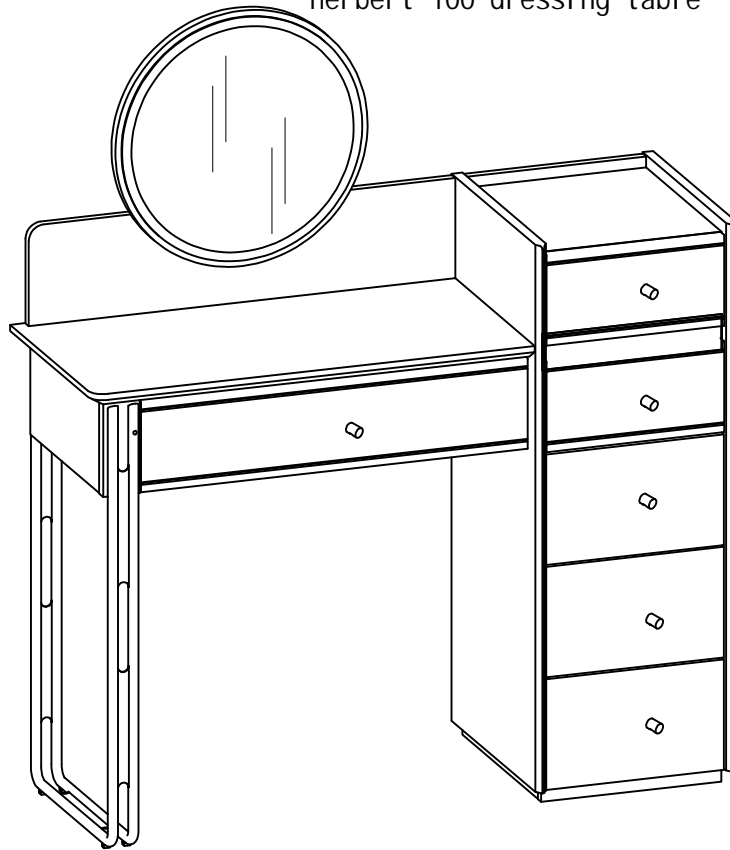

herbert 100 dressing table

herbert 100 dressing table

| | |
|---|---|
| 107x20 | 108x4 |
|  |  |
| Φ 4X12mm | M6X25mm |

herbert 100 dressing table

1

| |
|---|
| 116X2 |
|  |
| Φ 8X40mm |

herbert 100 dressing table

2

| | | |
|---|---|---|
| 101x7 | 102x7 | 119x1 |
|  |  |  |
| Φ 15*12mm | 7*32.5mm | Φ 7X50mm |

herbert 100 dressing table

3

| | | |
|---|---|---|
| 101x7 | 102x7 | 107x3 |
|  |  |  |
| Φ 15*12mm | 7*32.5mm | Φ 4X12mm |

herbert 100 dressing table

4

| | |
|---|---|
| 101x2 | 102x2 |
|  |  |
| Φ 15*12mm | 7*32.5mm |

herbert 100 dressing table

5

| | | |
|---|---|---|
| 101x2 | 122x2 | 105x2 |
|  |  |  |
| Φ 15*12mm | 5*32.5mm | Φ 6X30mm |