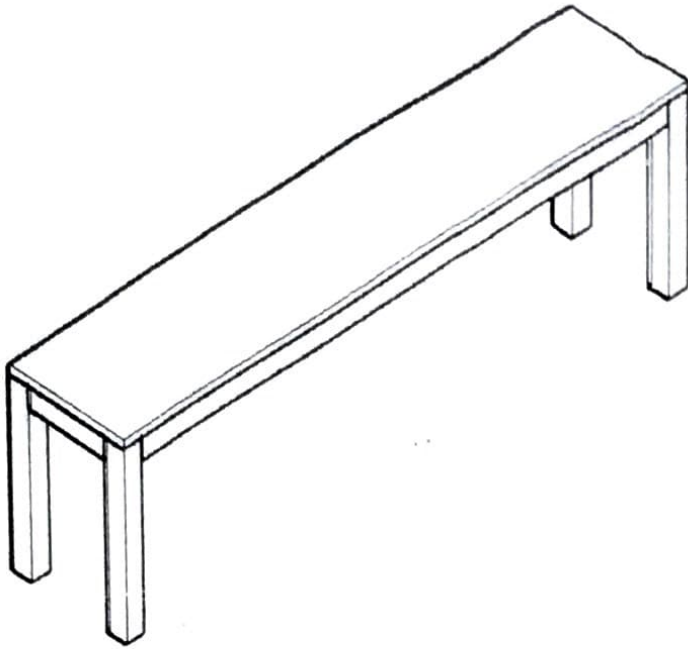

Thank you for purchasing this quality products, please check all packing materials carefully for some small parts that come from corner during shipment

Parts List			
NO	Description		Qty
1		Table top	1pc
2		Table leg	4pc

Hardware List			
NO	Description		Qty
A		Allen Key M8	1pc
B		Hexagon socket screws M6*55	8pc
C		Screws pad Ø20	8pc
D		Felt	4pc

Tool required not include
NO

Approx:10min Assembly Required